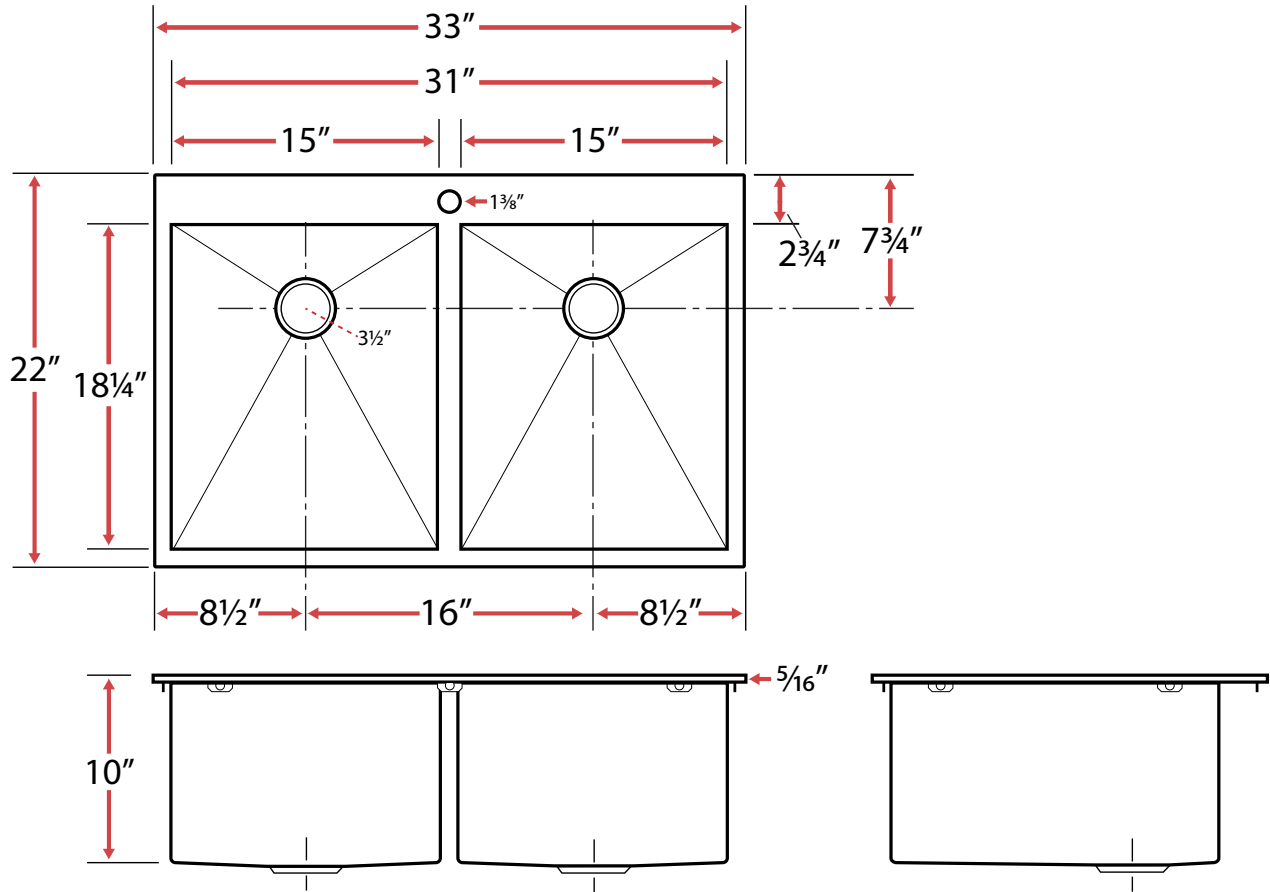

Codes/Standards

ASME A112.19.3/CSA B45.4

PLZ-620

Arlo Series

Overmount Kitchen Sink

Technical Information

- Sink Collection: **Arlo Series**
- Sink Model Number: **PLZ-620**
- Corner Style: **Zero Radius**
- Sink Length (inches): **33**
- Sink Width (inches): **22**
- Sink Basin Depth (inches): **9**
- Drain Opening (inches): **3.5**
- Drain Position: **Rear**
- Bowl Configuration: **Double**
- Bowl Ratio: **50/50**
- Installation Type: **Overmount**
- Minimum Sink Base Cabinet Width Required: **33"**