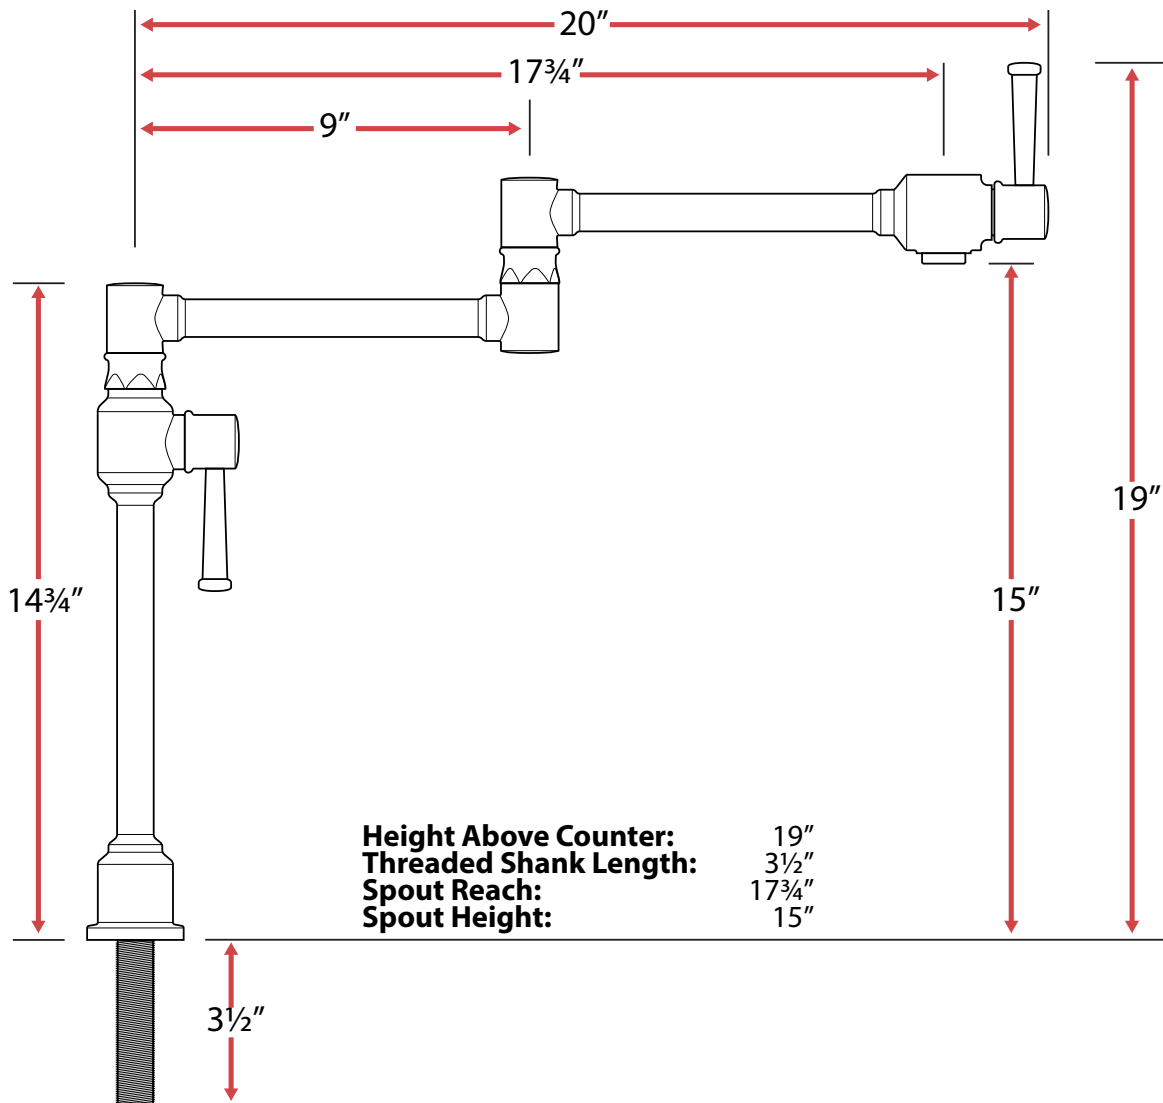

### Features

- 1.5mm Thick SUS High Quality 304 Stainless Steel Tubes for Extra Durable Construction
- Polished Inner Surface to Insure the Most Hygienic Water Supply Faucet Available
- Requires Only Cold Water Supply
- Swiss Neoperl Aerator Provides Steady Pressure with Straight and Consistent Water Flow
- Brushed Nickel Finish
- Kerox Cartridge, tested to 500,000 cycles
- Limited Lifetime Warranty

### Technical Information

- Faucet Collection: **Andorra Series**
- Faucet Model Number: **GF48-S**
- Faucet Spout Reach (inches): **17 3/4**
- Faucet Height (inches): **19**
- Maximum Deck Thickness (inches): **2 3/4"**
- Installation Type: **Countertop**
- Mounting Shank Diameter (inches): **1 3/8**
- Hole Size (inches): **1 3/8 min, 1 1/2 max**
- 1 Hole Installation