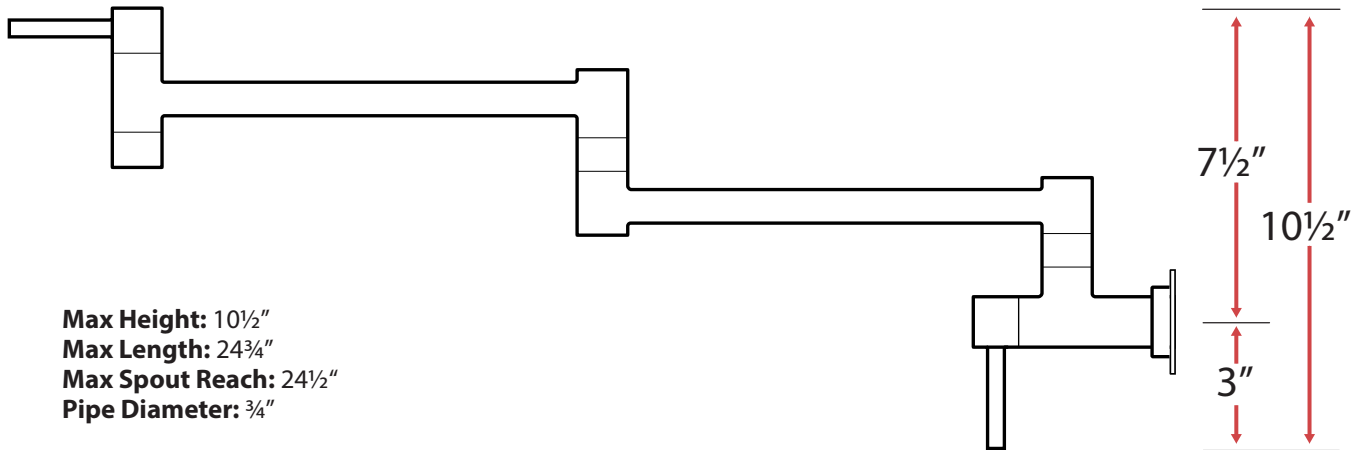

Features

- 100% 304 Stainless Steel Construction
- Chrome Polished Finish
- Dual Lever Design, control water flow from nozzle or wall.
- Designed with 2 swivel joints for maximum maneuverability and reach.
- World-class Flühs cartridge, tested to 500,000 cycles
- Limited Lifetime Warranty

Codes/Standards

ASME A112.19.3/CSA B45.4

1-(503) 455-8336

Product specifications may change without notice. Please visit www.TicorSinks.com for the most current information. Updated 02/19/2019

Max Height: 10½"
Max Length: 24¾"
Max Spout Reach: 24½"
Pipe Diameter: ¾"

Technical Information

- Faucet Collection: **Andorra Series**
- Faucet Model Number: **GF46-C**
- Faucet Length (inches): **24½**
- Faucet Height (inches): **10½**
- Faucet Pipe Diameter (inches): ¾
- Compatible with ½" NPT cold water supply line.
- Installation Type: **Wall Mount**
- Requires 1¼" diameter wall hole opening.
- Installation onto a 2x4 backing is recommended.