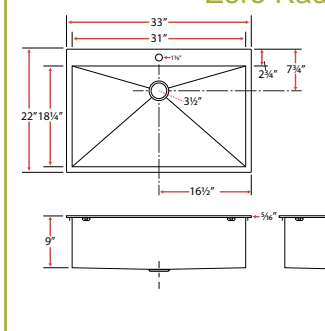

PLZ-615

Zero Radius Corner Overmount Sink

18 Gauge

Sink Size

33" x 22" x 9"

Basin Size

31" x 18¼" x 9"

Finish

Brushed

Minimum Cabinet 33"