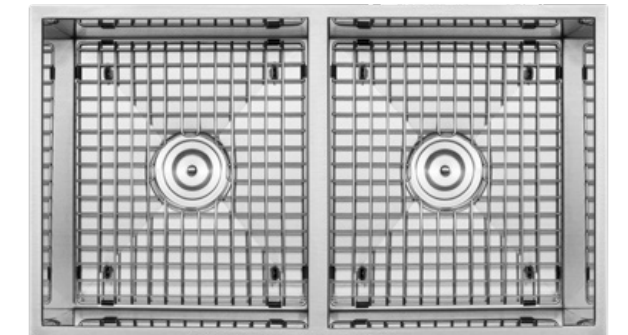

S3510

S3520

S6501

S3550

S3430

S6502

S6503