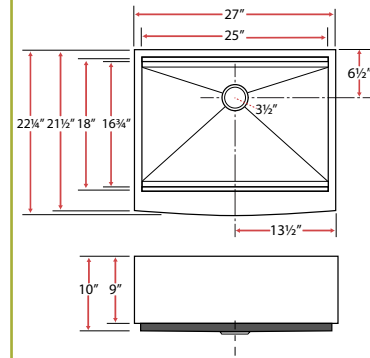

PLZ-15

Tight Radius Corner Undermount Sink
18 Gauge
Sink Size 31" x 18" x 9"
Basin Size 14" x 16" x 9" (L & R)
Finish Brushed
Minimum Cabinet 33"

PLZ-23

Tight Radius Corner Undermount Sink
18 Gauge

Sink Size
26" x 18" x 9"
Basin Size
24" x 16" x 9"

Finish
Brushed
Minimum Cabinet 27"

FARMHOUSE APRON SINKS

S5301

Zero Radius Corner Apron Sink
16 Gauge

Sink Size
27" x 22 1/4" x 10"
Basin Size
25" x 16 3/4" x 10"

Finish
Brushed
Minimum Cabinet 27"

PLZ-24

Tight Radius Corner Undermount Sink