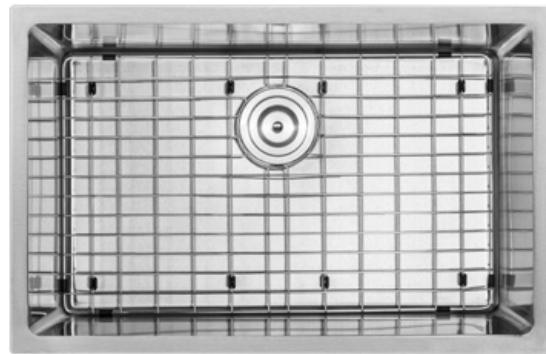

Sink Size
28" x 18" x 9"
Basin Size
26" x 16" x 9"

Finish
Brushed
Minimum Cabinet 30"