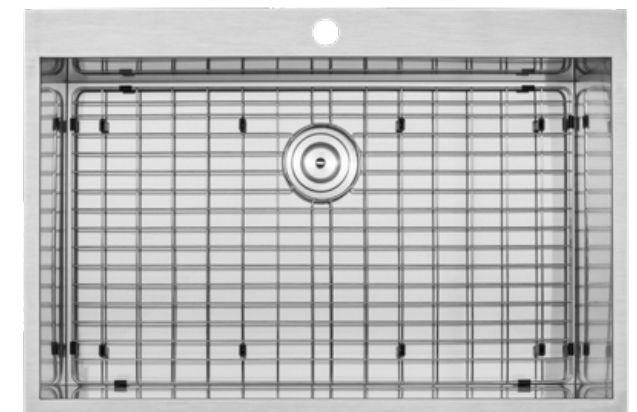

PLZ-615

Zero Radius Corner Overmount Sink

18 Gauge

Sink Size

33" x 22" x 9"

Basin Size

31" x 18¼" x 9"

Finish

Brushed

Minimum Cabinet 33"