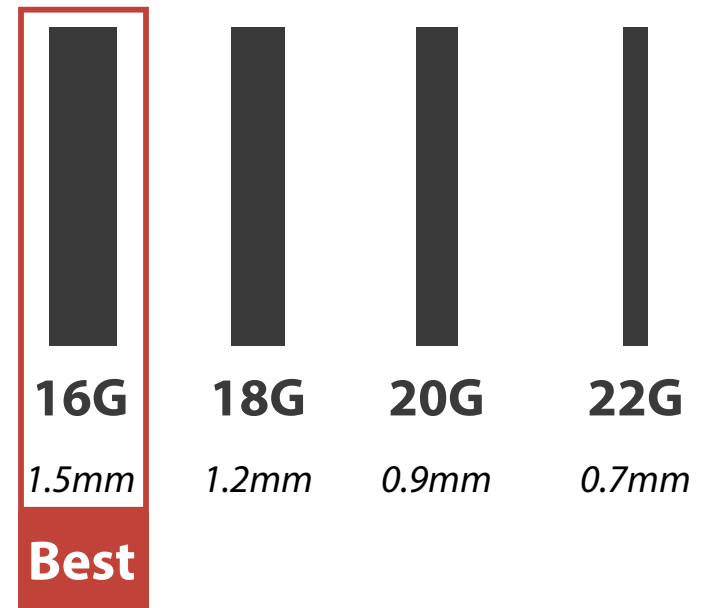

The majority of Tigor sinks are constructed of thick, extra-durable 16 gauge (1.5mm thick) steel. We also offer 18 gauge (1.2mm thick) sinks as an even more budget-friendly option.

Quiet

SoundShield™

All 16 Gauge Tigor sinks are equipped with extra thick foil microfilm sound-dampening pads covering 80% of sink base and 25% of sink walls.