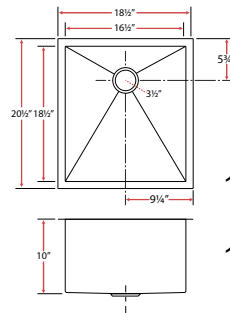

Finish
Brushed
Minimum Cabinet 15"

S3630

Zero Radius Undermount Sink
16 Gauge

Sink Size
16" x 17 1/2" x 8"
Basin Size
14" x 15 1/2" x 8"

Finish
Brushed
Minimum Cabinet 18"

S3640

Zero Radius Undermount Sink
16 Gauge

Sink Size
17 1/4" x 17 1/2" x 10"
Basin Size
15 1/4" x 15 1/2" x 10"

Finish
Brushed
Minimum Cabinet 18"

S3650

Zero Radius Undermount Sink
16 Gauge

Sink Size
18 1/2" x 20 1/2" x 10"
Basin Size
16 1/2" x 18 1/2" x 10"