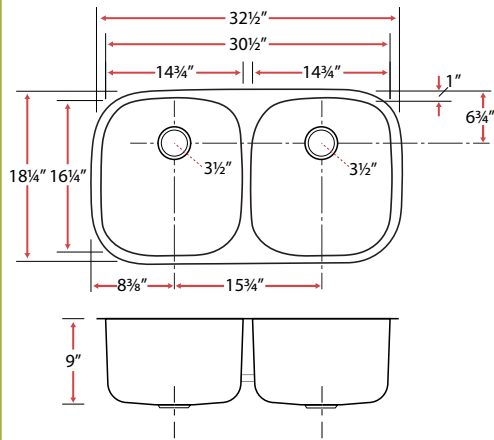

S112
Undermount Sink
16 Gauge

Sink Size
31½" x 18¼" x 10"

Basin Size
29½" x 16¼" x 10"

Finish
Brushed

Minimum Recommended Cabinet
33"

S205

Undermount Sink
16 Gauge

Sink Size
32½" x 18¼" x 9"
Basin Size
14¾" x 16¼" x 9" (L & R)

Finish
Brushed
Minimum Recommended Cabinet 33"

S405

Undermount Sink
16 Gauge

Sink Size
23½" x 21" x 9"
Basin Size
21½" x 19" x 9"

Finish
Brushed
Minimum Recommended Cabinet 24"

S505

Undermount Sink
16 Gauge