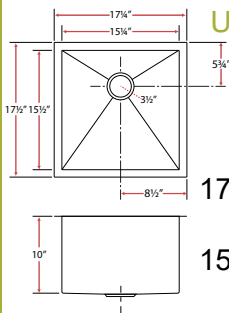

S3610

Zero Radius Undermount Sink
16 Gauge

Sink Size
12" x 17 1/2" x 8"
Basin Size
10" x 15 1/2" x 8"

Finish
Brushed
Minimum Cabinet 15"

S3620

Zero Radius Undermount Sink
16 Gauge

Sink Size
14" x 17 1/2" x 8"
Basin Size
12" x 15 1/2" x 8"

Finish
Brushed
Minimum Cabinet 15"

S3630

Zero Radius Undermount Sink
16 Gauge

Sink Size
16" x 17 1/2" x 8"
Basin Size
14" x 15 1/2" x 8"

Finish
Brushed
Minimum Cabinet 18"

S3640

Zero Radius Undermount Sink
16 Gauge

Sink Size
17 1/4" x 17 1/2" x 10"
Basin Size
15 1/4" x 15 1/2" x 10"

Finish
Brushed
Minimum Cabinet 18"

S3650

Zero Radius Undermount Sink
16 Gauge

Sink Size
18 1/2" x 20 1/2" x 10"
Basin Size
16 1/2" x 18 1/2" x 10"