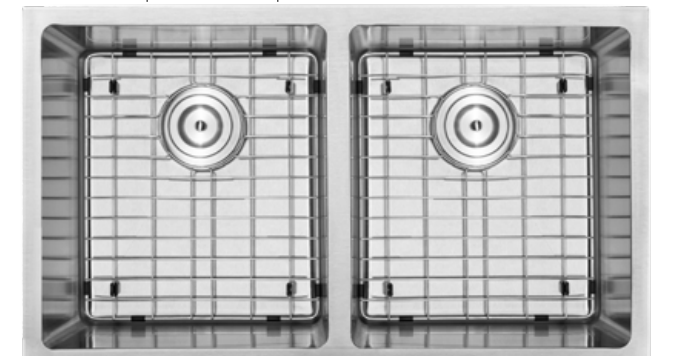

S6513

Tight Radius Corner Undermount Sink
16 Gauge
Sink Size 31 1/4" x 18" x 9"
Basin Size 29 3/4" x 16 1/2" x 9"
Finish Brushed
Minimum Cabinet 33"

PLZ-10

Tight Radius Corner Undermount Sink
18 Gauge
Sink Size 23" x 18" x 9"
Basin Size 21" x 16" x 9"
Finish Brushed
Minimum Cabinet 24"

PLZ-15

Tight Radius Corner Undermount Sink
18 Gauge
Sink Size 31" x 18" x 9"
Basin Size 14" x 16" x 9" (L & R)
Finish Brushed
Minimum Cabinet 33"

PLZ-23

Tight Radius Corner Undermount Sink
18 Gauge

Sink Size
26" x 18" x 9"
Basin Size
24" x 16" x 9"