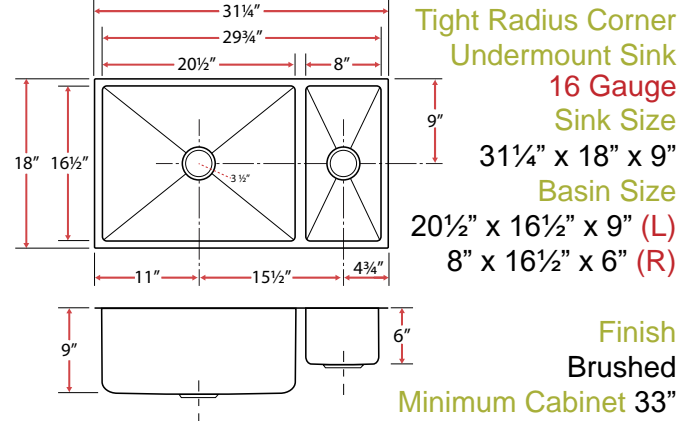

S6511

Tight Radius Corner Undermount Sink
16 Gauge
Sink Size 31 1/4" x 18" x 9"
Basin Size 14 1/4" x 16 1/2" x 9" (L&R)

Finish Brushed
Minimum Cabinet 33"

S6512

Tight Radius Corner Undermount Sink
16 Gauge
Sink Size 31 1/4" x 18" x 9"
Basin Size 20 1/2" x 16 1/2" x 9" (L)
8" x 16 1/2" x 6" (R)