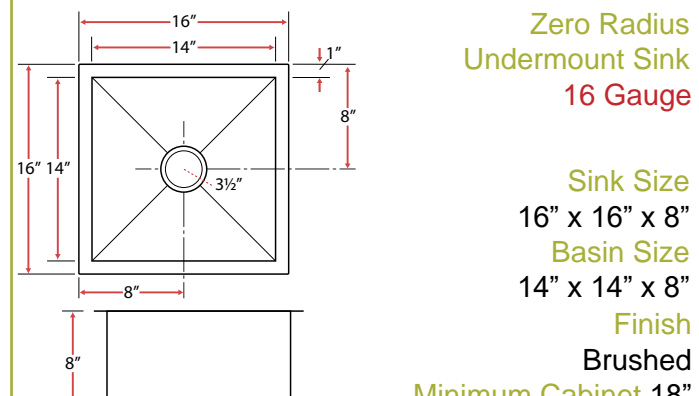

S3510

S3520

S6501

S3550

S3430

S6502

S6503