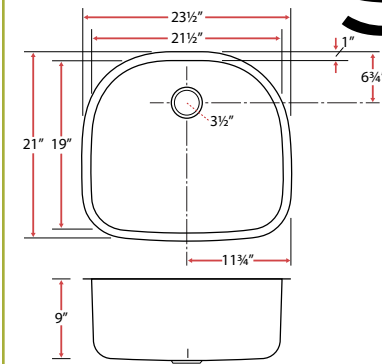

S112
Undermount Sink
16 Gauge

Sink Size
31½" x 18¼" x 10"

Basin Size
29½" x 16¼" x 10"

Finish
Brushed

Minimum Recommended Cabinet
33"

S205

Undermount Sink
16 Gauge

Sink Size
32½" x 18¼" x 9"
Basin Size
14¾" x 16¼" x 9" (L & R)

Finish
Brushed
Minimum Recommended Cabinet 33"

S405

Undermount Sink
16 Gauge

Sink Size
23½" x 21" x 9"
Basin Size
21½" x 19" x 9"

Finish
Brushed
Minimum Recommended Cabinet 24"

S505

Undermount Sink
16 Gauge

Sink Size
23" x 17¾" x 9"
Basin Size
21" x 15¾" x 9"

Finish
Brushed
Minimum Recommended Cabinet 24"

S305

Undermount Sink
16 Gauge

Sink Size
32¼" x 20½" x 9"
Basin Size
15½" x 18¼" x 9"(L)
13½" x 16½" x 7"(R)