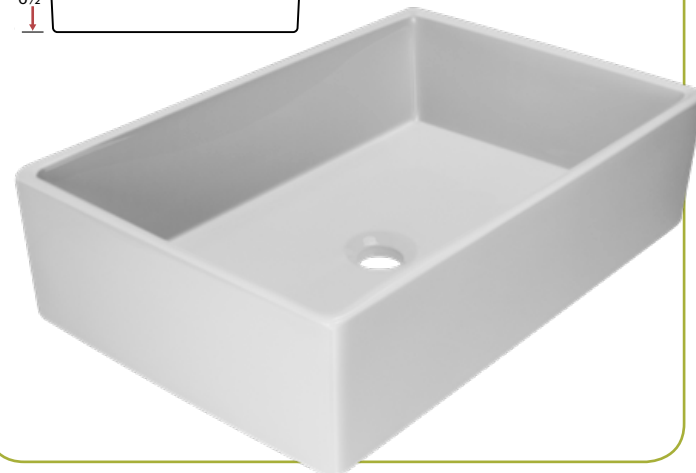

V2050

Ceramic Vessel-Style Sink

Sink Size
16" x 16" x 4 3/4"
Basin Size
16" x 16" x 4 3/4"

V2065

Ceramic Vessel-Style Sink

Sink Size
25 3/4" x 16" x 6 1/2"
Basin Size
25 3/4" x 16" x 6 1/2"

V2070

Ceramic Vessel-Style Sink

Sink Size
15 3/4" x 15 3/4" x 6 1/2"
Basin Size
15 3/4" x 15 3/4" x 6 1/2"

V2055

Ceramic Vessel-Style Sink

Sink Size
19 1/4" x 14 1/2" x 4 3/4"
Basin Size
19 1/4" x 14 1/2" x 4 3/4"

V2060

Ceramic Vessel-Style Sink

Sink Size
24" x 16" x 6 1/2"
Basin Size
24" x 16" x 6 1/2"

V2075-HC

Ceramic Textured Vessel-Style Sink

Sink Size
16 1/4" x 16 1/4" x 5 3/4"
Basin Size
16 1/4" x 16 1/4" x 5 3/4"

V2080-HC

Ceramic Textured Vessel-Style Sink