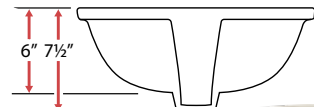

Basin Size
18½" x 11" x 5½"

B4

Ceramic Undermount with Overflow

Sink Size
19 3/4" x 15 3/4" x 7 1/4"
Basin Size
17" x 13" x 5 1/2"

S610

Ceramic Undermount with Overflow

Sink Size
16 1/2" x 13 1/4" x 7 1/2"
Basin Size
14 3/4" x 11 1/2" x 6"