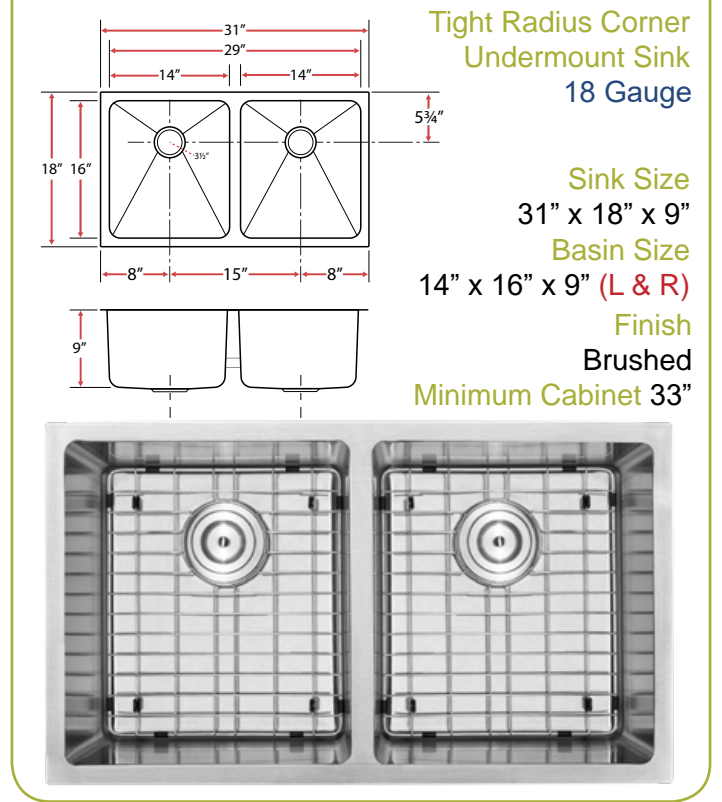

S6513

Tight Radius Corner Undermount Sink
16 Gauge
Sink Size 31 1/4" x 18" x 9"
Basin Size 29 3/4" x 16 1/2" x 9"
Finish Brushed
Minimum Cabinet 33"

PLZ-10

Tight Radius Corner Undermount Sink
18 Gauge
Sink Size 23" x 18" x 9"
Basin Size 21" x 16" x 9"
Finish Brushed
Minimum Cabinet 24"

PLZ-15

Tight Radius Corner Undermount Sink
18 Gauge
Sink Size 31" x 18" x 9"
Basin Size 14" x 16" x 9" (L & R)
Finish Brushed
Minimum Cabinet 33"

PLZ-23

Tight Radius Corner Undermount Sink
18 Gauge

Sink Size
26" x 18" x 9"
Basin Size
24" x 16" x 9"

Finish
Brushed
Minimum Cabinet 27"

FARMHOUSE APRON SINKS

S5301

Zero Radius Corner Apron Sink
16 Gauge

Sink Size
27" x 22 1/4" x 10"
Basin Size
25" x 16 3/4" x 10"

Finish
Brushed
Minimum Cabinet 27"

PLZ-24

Tight Radius Corner Undermount Sink