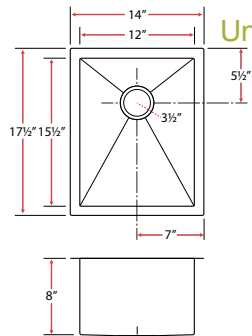

S3610

Zero Radius Undermount Sink
16 Gauge

Sink Size
12" x 17 1/2" x 8"
Basin Size
10" x 15 1/2" x 8"

Finish
Brushed
Minimum Cabinet 15"

S3620

Zero Radius Undermount Sink
16 Gauge

Sink Size
14" x 17 1/2" x 8"
Basin Size
12" x 15 1/2" x 8"