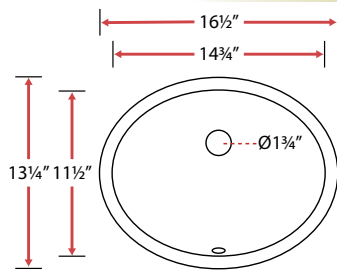

Ceramic Overmount / Undermount with Overflow

B2-A Almond
B2-W White

Sink Size
20¼" x 15" x 7¼"

Basin Size
18¼" x 13" x 5½"

● Almond
○ White

B3

Ceramic Overmount / Undermount with Overflow

Sink Size
20¾" x 13¼" x 7¼"

Basin Size
18½" x 11" x 5½"

B4

Ceramic Undermount with Overflow

Sink Size
19 3/4" x 15 3/4" x 7 1/4"
Basin Size
17" x 13" x 5 1/2"

S610

Ceramic Undermount with Overflow

Sink Size
16 1/2" x 13 1/4" x 7 1/2"
Basin Size
14 3/4" x 11 1/2" x 6"

S650

Ceramic Undermount with Overflow

Sink Size
18 1/2" x 15 1/4" x 7 1/2"
Basin Size
16 1/2" x 13 3/4" x 6"

S690

Ceramic Undermount with Overflow

Sink Size
19 1/4" x 16" x 7 3/4"
Basin Size
17 3/4" x 13 1/2" x 6"