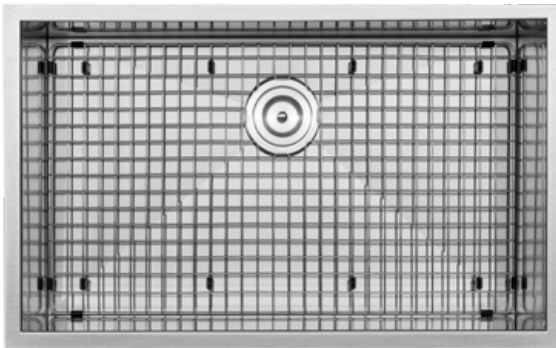

S3510

S3520

S6501

S3550

S3430

S6502

S6503