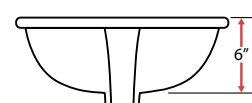

S640A Almond
S640W White

Sink Size
19 1/2" x 16" x 7 1/2"
Basin Size
17 1/4" x 14 1/4" x 6"