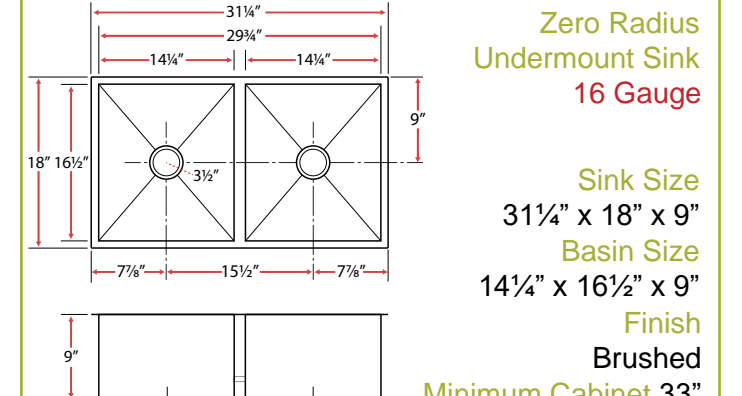

S3510

S3520

S6501

S3550

S3430

S6502

S6503