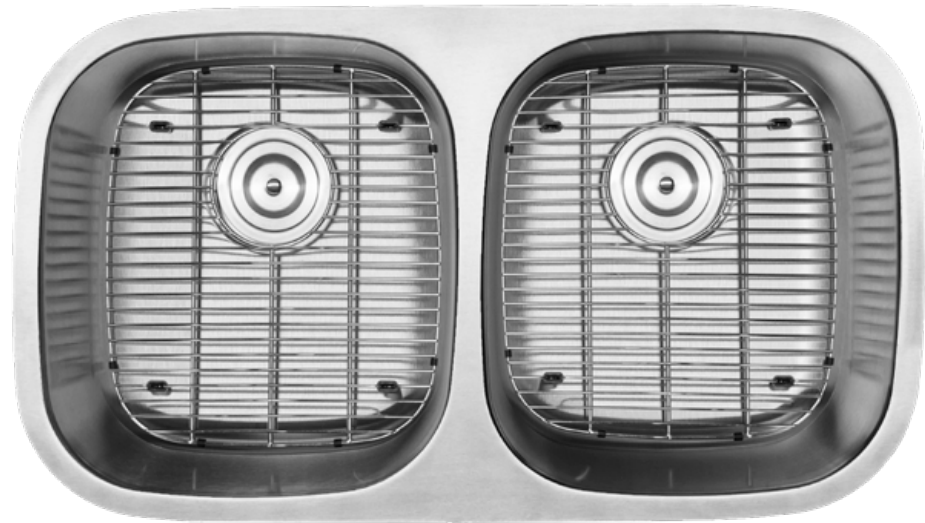

S205

Undermount Sink
16 Gauge

Sink Size
32½" x 18¼" x 9"
Basin Size
14¾" x 16¼" x 9" (L & R)

Finish
Brushed
Minimum Recommended Cabinet 33"