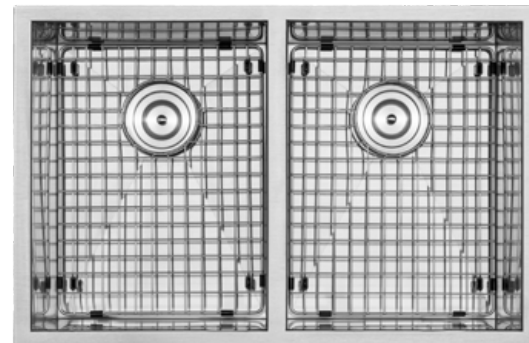

S3510

S3520

S6501

S3550

S3430

S6502

S6503