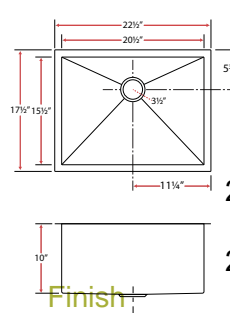

S3660

Zero Radius Undermount Sink
16 Gauge