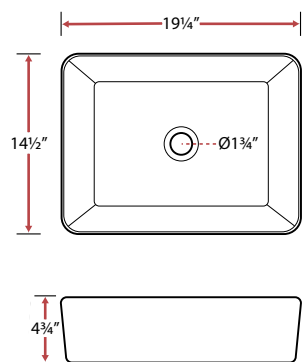

V2015

Ceramic Vessel-Style Sink

Sink Size
20 3/4" x 17" x 6 1/4"
Basin Size
20" x 14 1/2" x 6 1/4"

V2020

Ceramic Vessel-Style Sink

Sink Size
14 1/4" x 14 1/4" x 4 1/4"
Basin Size
14" x 14" x 4"

V2035

Ceramic Vessel-Style Sink

Sink Size
16 1/4" x 16 1/4" x 5"
Basin Size
16 1/4" x 16 1/4" x 5"

V2040

Ceramic Vessel-Style Sink

Sink Size
14" x 14" x 5"
Basin Size
14" x 14" x 5"

V2045

Ceramic Vessel-Style Sink

Sink Size
16 1/4" x 13" x 5 1/2"
Basin Size
16 1/4" x 13" x 5 1/2"

V2050

Ceramic Vessel-Style Sink

Sink Size
16" x 16" x 4 3/4"
Basin Size
16" x 16" x 4 3/4"

V2065

Ceramic Vessel-Style Sink

Sink Size
25 3/4" x 16" x 6 1/2"
Basin Size
25 3/4" x 16" x 6 1/2"

V2070

Ceramic Vessel-Style Sink

Sink Size
15 3/4" x 15 3/4" x 6 1/2"
Basin Size
15 3/4" x 15 3/4" x 6 1/2"

V2055

Ceramic Vessel-Style Sink

Sink Size
19 1/4" x 14 1/2" x 4 3/4"
Basin Size
19 1/4" x 14 1/2" x 4 3/4"

V2060

Ceramic Vessel-Style Sink