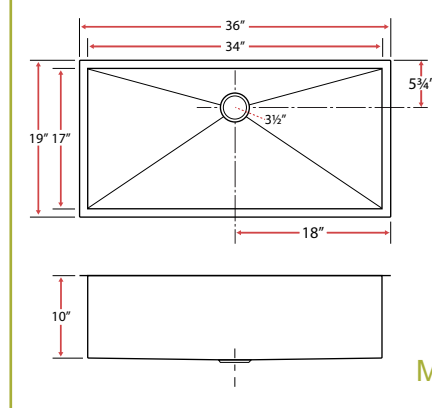

S3690

Zero Radius Undermount Sink
16 Gauge

Sink Size
30" x 19" x 10"
Basin Size
28" x 17" x 10"

Finish
Brushed
Minimum Cabinet 33"

S3700

Zero Radius Undermount Sink
16 Gauge

Sink Size
36" x 19" x 10"
Basin Size
34" x 17" x 10"