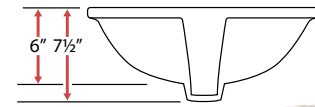

Sink Size
18 1/2" x 15 1/4" x 7 1/2"
Basin Size
16 1/2" x 13 3/4" x 6"