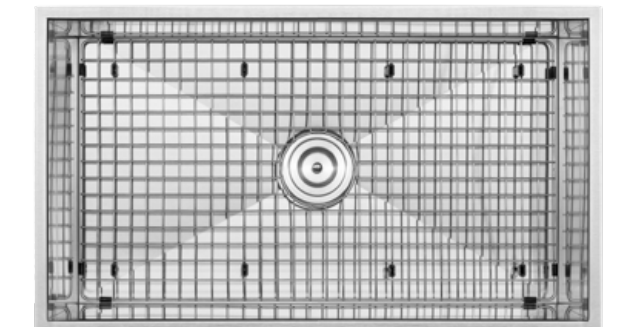

S6511

Tight Radius Corner Undermount Sink
16 Gauge
Sink Size 31 1/4" x 18" x 9"
Basin Size 14 1/4" x 16 1/2" x 9" (L&R)

Finish Brushed
Minimum Cabinet 33"

S6512

Tight Radius Corner Undermount Sink
16 Gauge
Sink Size 31 1/4" x 18" x 9"
Basin Size 20 1/2" x 16 1/2" x 9" (L)
8" x 16 1/2" x 6" (R)