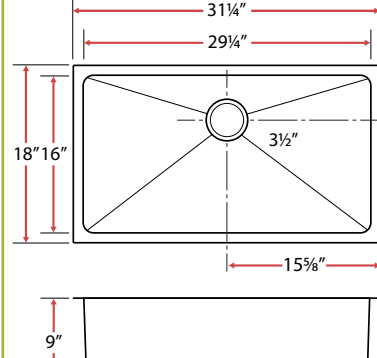

Finish
Brushed
Minimum Cabinet 27"

FARMHOUSE APRON SINKS

S5301

Zero Radius Corner Apron Sink
16 Gauge

Sink Size
27" x 22 1/4" x 10"
Basin Size
25" x 16 3/4" x 10"

Finish
Brushed
Minimum Cabinet 27"

PLZ-24

Tight Radius Corner Undermount Sink

18 Gauge

Sink Size
28" x 18" x 9"
Basin Size
26" x 16" x 9"

Finish
Brushed
Minimum Cabinet 30"

PLZ-25

Tight Radius Corner Undermount Sink

18 Gauge

Sink Size
31 1/4" x 18" x 9"
Basin Size
29 1/4" x 16" x 9"

Finish
Brushed
Minimum Cabinet 33"

S5302

Zero Radius Corner Apron Sink

16 Gauge

Sink Size
30" x 22 1/4" x 10"
Basin Size
13 1/2" x 16 1/2" x 10" (L&R)

Finish
Brushed
Minimum Cabinet 30"

S5303

Zero Radius Corner Apron Sink

16 Gauge

Sink Size
30" x 22 1/4" x 10"
Basin Size
28" x 16 3/4" x 10"

Finish
Brushed
Minimum Cabinet 30"

S5304

Zero Radius Corner Apron Sink

16 Gauge

Sink Size

33" x 22¼" x 10"

Basin Size