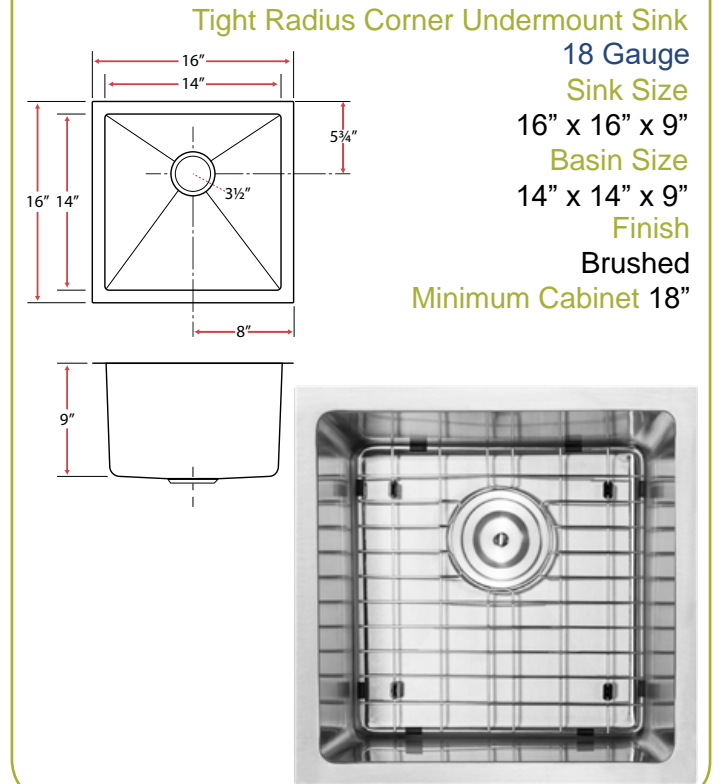

Finish Brushed
Minimum Cabinet 33"

PLZ-03

Tight Radius Corner Undermount Sink
18 Gauge
Sink Size 12" x 17" x 9"
Basin Size 10" x 15" x 9"
Finish Brushed
Minimum Cabinet 15"

PLZ-05

Tight Radius Corner Undermount Sink
18 Gauge
Sink Size 16" x 16" x 9"
Basin Size 14" x 14" x 9"
Finish Brushed
Minimum Cabinet 18"