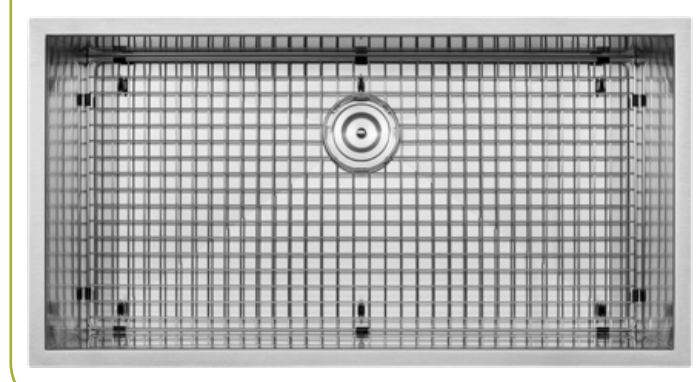

Sink Size
36" x 19" x 10"
Basin Size
34" x 17" x 10"

Finish
Brushed
Minimum Cabinet 39"