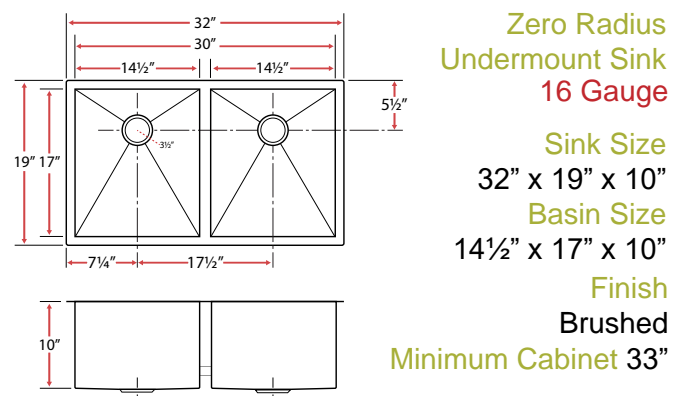

S3510

S3520

S6501

S3550

S3430

S6502

S6503