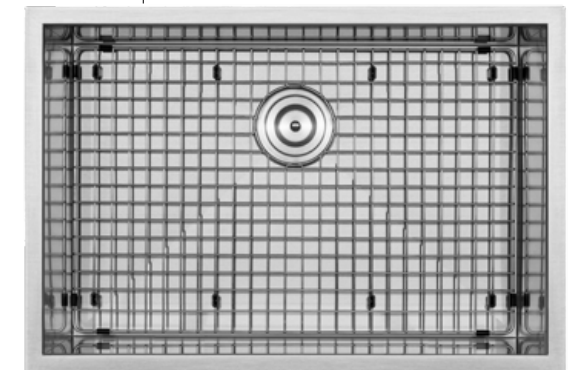

Sink Size
26" x 19" x 10"
Basin Size
24" x 17" x 10"

Finish
Brushed
Minimum Cabinet 27"

S3680

Zero Radius Undermount Sink
16 Gauge

Sink Size
28" x 19" x 10"
Basin Size
26" x 17" x 10"

Finish
Brushed
Minimum Cabinet 30"