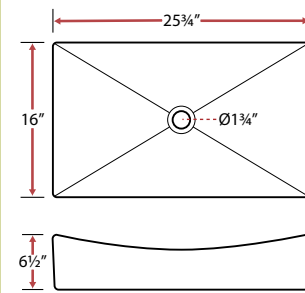

V2015

Ceramic Vessel-Style Sink

Sink Size
20 3/4" x 17" x 6 1/4"
Basin Size
20" x 14 1/2" x 6 1/4"

V2020

Ceramic Vessel-Style Sink

Sink Size
14 1/4" x 14 1/4" x 4 1/4"
Basin Size
14" x 14" x 4"

V2035

Ceramic Vessel-Style Sink

Sink Size
16 1/4" x 16 1/4" x 5"
Basin Size
16 1/4" x 16 1/4" x 5"

V2040

Ceramic Vessel-Style Sink

Sink Size
14" x 14" x 5"
Basin Size
14" x 14" x 5"

V2045

Ceramic Vessel-Style Sink

Sink Size
16 1/4" x 13" x 5 1/2"
Basin Size
16 1/4" x 13" x 5 1/2"

V2050

Ceramic Vessel-Style Sink

Sink Size
16" x 16" x 4 3/4"
Basin Size
16" x 16" x 4 3/4"

V2065

Ceramic Vessel-Style Sink

Sink Size
25 3/4" x 16" x 6 1/2"
Basin Size
25 3/4" x 16" x 6 1/2"

V2070

Ceramic Vessel-Style Sink

Sink Size
15 3/4" x 15 3/4" x 6 1/2"
Basin Size
15 3/4" x 15 3/4" x 6 1/2"

V2055

Ceramic Vessel-Style Sink

Sink Size
19 1/4" x 14 1/2" x 4 3/4"
Basin Size
19 1/4" x 14 1/2" x 4 3/4"

V2060

Ceramic Vessel-Style Sink