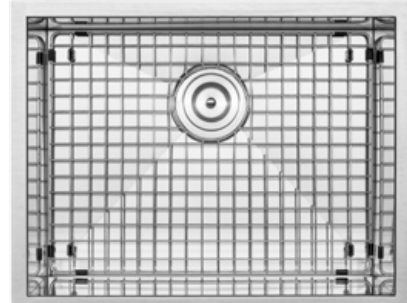

Finish
Brushed
Minimum Cabinet 21"

S3660

Zero Radius Undermount Sink
16 Gauge

Sink Size
22 1/2" x 17 1/2" x 10"
Basin Size
20 1/2" x 15 1/2" x 10"

Finish
Brushed
Minimum Cabinet 24"

S3670

Zero Radius Undermount Sink
16 Gauge