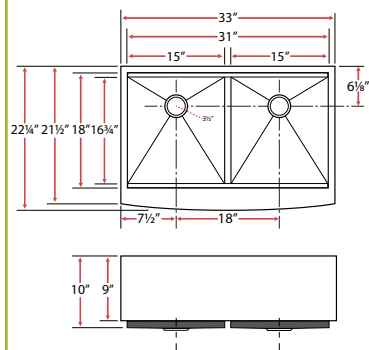

S5304

Zero Radius Corner Apron Sink

16 Gauge

Sink Size

33" x 22¼" x 10"

Basin Size

15" x 16¾" x 10" (L&R)

Finish

Brushed

Minimum Cabinet 33"