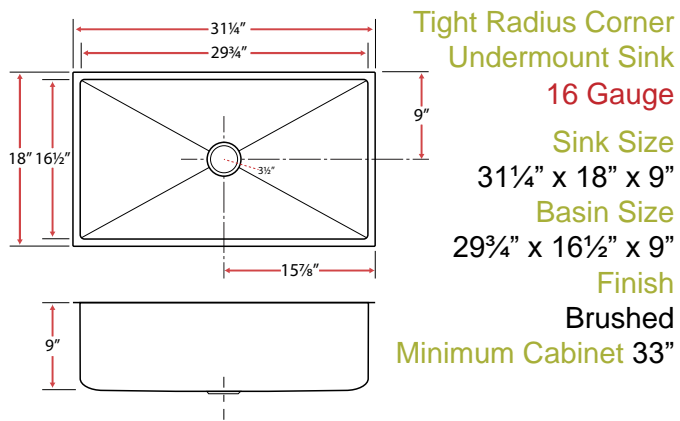

S6513

Tight Radius Corner Undermount Sink
16 Gauge
Sink Size 31 1/4" x 18" x 9"
Basin Size 29 3/4" x 16 1/2" x 9"
Finish Brushed
Minimum Cabinet 33"