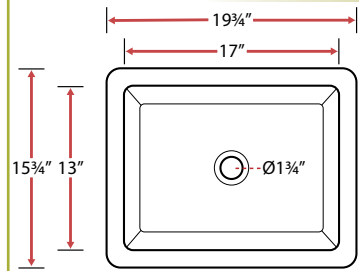

Ceramic Overmount / Undermount with Overflow

B2-A Almond
B2-W White

Sink Size
20¼" x 15" x 7¼"

Basin Size
18¼" x 13" x 5½"

● Almond
○ White

B3

Ceramic Overmount / Undermount with Overflow

Sink Size
20¾" x 13¼" x 7¼"

Basin Size
18½" x 11" x 5½"

B4

Ceramic Undermount with Overflow

Sink Size
19 3/4" x 15 3/4" x 7 1/4"
Basin Size
17" x 13" x 5 1/2"

S610

Ceramic Undermount with Overflow

Sink Size
16 1/2" x 13 1/4" x 7 1/2"
Basin Size
14 3/4" x 11 1/2" x 6"