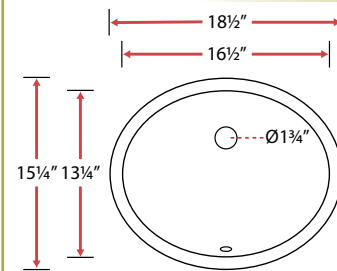

Ceramic Overmount / Undermount with Overflow

B2-A Almond
B2-W White

Sink Size
20¼" x 15" x 7¼"

Basin Size
18¼" x 13" x 5½"

● Almond
○ White

B3

Ceramic Overmount / Undermount with Overflow

Sink Size
20¾" x 13¼" x 7¼"

Basin Size
18½" x 11" x 5½"

B4

Ceramic Undermount with Overflow

Sink Size
19 3/4" x 15 3/4" x 7 1/4"
Basin Size
17" x 13" x 5 1/2"

S610

Ceramic Undermount with Overflow

Sink Size
16 1/2" x 13 1/4" x 7 1/2"
Basin Size
14 3/4" x 11 1/2" x 6"

S650

Ceramic Undermount with Overflow

Sink Size
18 1/2" x 15 1/4" x 7 1/2"
Basin Size
16 1/2" x 13 3/4" x 6"

S690

Ceramic Undermount with Overflow

Sink Size
19 1/4" x 16" x 7 3/4"
Basin Size
17 3/4" x 13 1/2" x 6"