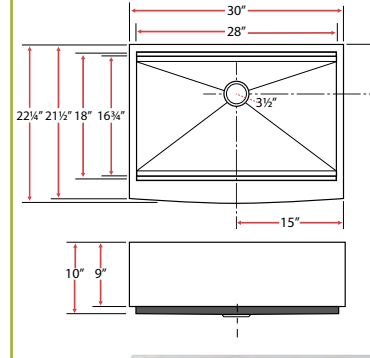

S5302

Zero Radius Corner Apron Sink

16 Gauge

Sink Size
30" x 22 1/4" x 10"
Basin Size
13 1/2" x 16 1/2" x 10" (L&R)

Finish
Brushed
Minimum Cabinet 30"

S5303

Zero Radius Corner Apron Sink

16 Gauge

Sink Size
30" x 22 1/4" x 10"
Basin Size
28" x 16 3/4" x 10"

Finish
Brushed
Minimum Cabinet 30"

S5304

Zero Radius Corner Apron Sink

16 Gauge

Sink Size

33" x 22¼" x 10"

Basin Size