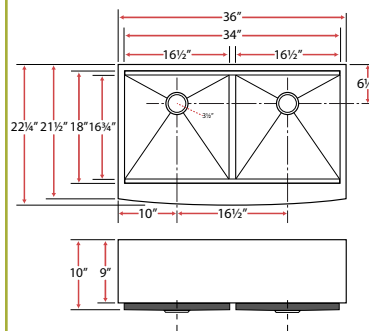

S5306

Zero Radius Corner Apron Sink

16 Gauge

Sink Size

36" x 22¼" x 10"

Basin Size

16½" x 16¾" x 10" (L&R)

Finish

Brushed

Minimum Cabinet 36"