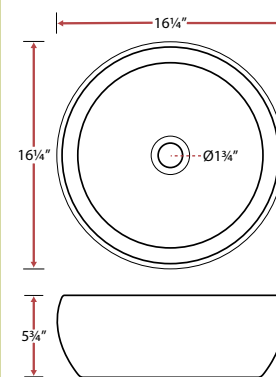

Sink Size
16 1/4" x 16 1/4" x 5"
Basin Size
16 1/4" x 16 1/4" x 5"

V2040

Ceramic Vessel-Style Sink

Sink Size
14" x 14" x 5"
Basin Size
14" x 14" x 5"

V2045

Ceramic Vessel-Style Sink

Sink Size
16 1/4" x 13" x 5 1/2"
Basin Size
16 1/4" x 13" x 5 1/2"

V2050

Ceramic Vessel-Style Sink

Sink Size
16" x 16" x 4 3/4"
Basin Size
16" x 16" x 4 3/4"

V2065

Ceramic Vessel-Style Sink

Sink Size
25 3/4" x 16" x 6 1/2"
Basin Size
25 3/4" x 16" x 6 1/2"

V2070

Ceramic Vessel-Style Sink

Sink Size
15 3/4" x 15 3/4" x 6 1/2"
Basin Size
15 3/4" x 15 3/4" x 6 1/2"

V2055

Ceramic Vessel-Style Sink

Sink Size
19 1/4" x 14 1/2" x 4 3/4"
Basin Size
19 1/4" x 14 1/2" x 4 3/4"

V2060

Ceramic Vessel-Style Sink

Sink Size
24" x 16" x 6 1/2"
Basin Size
24" x 16" x 6 1/2"

V2075-HC

Ceramic Textured Vessel-Style Sink

Sink Size
16 1/4" x 16 1/4" x 5 3/4"
Basin Size
16 1/4" x 16 1/4" x 5 3/4"

V2080-HC

Ceramic Textured Vessel-Style Sink