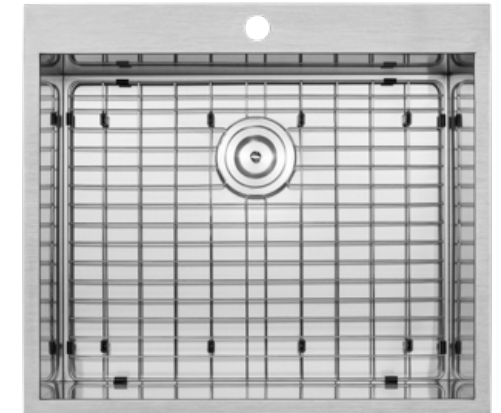

PLZ-610

Zero Radius Corner

Overmount Sink

18 Gauge

Sink Size

25" x 22" x 9"

Basin Size

23" x 18¼" x 9"

Finish

Brushed

Minimum Cabinet 27"