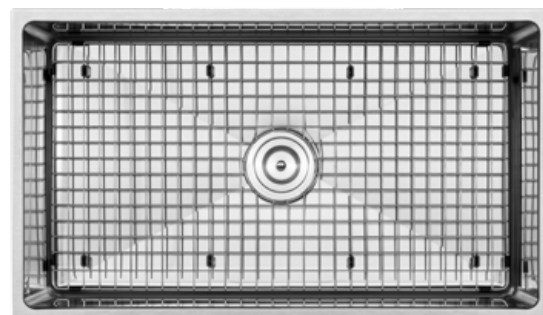

S6511

Tight Radius Corner Undermount Sink
16 Gauge
Sink Size 31 1/4" x 18" x 9"
Basin Size 14 1/4" x 16 1/2" x 9" (L&R)

Finish Brushed
Minimum Cabinet 33"

S6512

Tight Radius Corner Undermount Sink
16 Gauge
Sink Size 31 1/4" x 18" x 9"
Basin Size 20 1/2" x 16 1/2" x 9" (L)
8" x 16 1/2" x 6" (R)

Finish Brushed
Minimum Cabinet 33"

PLZ-03

Tight Radius Corner Undermount Sink
18 Gauge
Sink Size 12" x 17" x 9"
Basin Size 10" x 15" x 9"
Finish Brushed
Minimum Cabinet 15"

PLZ-05

Tight Radius Corner Undermount Sink
18 Gauge
Sink Size 16" x 16" x 9"
Basin Size 14" x 14" x 9"
Finish Brushed
Minimum Cabinet 18"

S6513

Tight Radius Corner Undermount Sink
16 Gauge
Sink Size 31 1/4" x 18" x 9"
Basin Size 29 3/4" x 16 1/2" x 9"
Finish Brushed
Minimum Cabinet 33"

PLZ-10

Tight Radius Corner Undermount Sink
18 Gauge
Sink Size 23" x 18" x 9"
Basin Size 21" x 16" x 9"
Finish Brushed
Minimum Cabinet 24"

PLZ-15

Tight Radius Corner Undermount Sink
18 Gauge
Sink Size 31" x 18" x 9"
Basin Size 14" x 16" x 9" (L & R)
Finish Brushed
Minimum Cabinet 33"