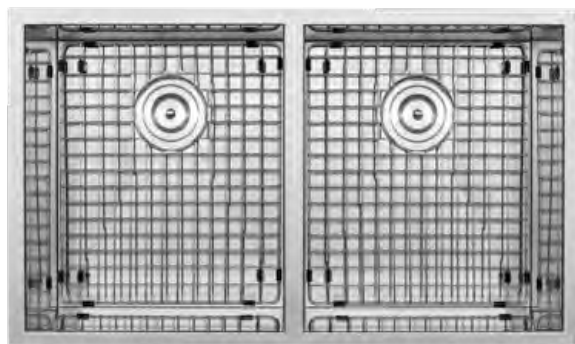

S3510

S3520

S6501

S3550

S3430

S6502

S6503