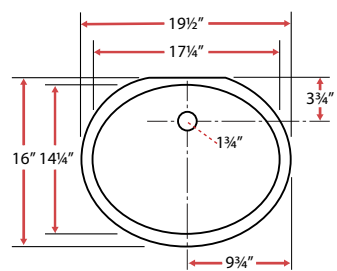

Basin Size
18½" x 11" x 5½"

B4

Ceramic Undermount with Overflow

Sink Size
19 3/4" x 15 3/4" x 7 1/4"
Basin Size
17" x 13" x 5 1/2"

S610

Ceramic Undermount with Overflow

Sink Size
16 1/2" x 13 1/4" x 7 1/2"
Basin Size
14 3/4" x 11 1/2" x 6"

S650

Ceramic Undermount with Overflow

Sink Size
18 1/2" x 15 1/4" x 7 1/2"
Basin Size
16 1/2" x 13 3/4" x 6"

S690

Ceramic Undermount with Overflow

Sink Size
19 1/4" x 16" x 7 3/4"
Basin Size
17 3/4" x 13 1/2" x 6"

S620

Ceramic Undermount with Overflow

S620A Almond
S620W White

Sink Size
17" x 14 1/4" x 7 1/4"
Basin Size
15" x 12 1/4" x 6"

Almond
White

S640

Ceramic Undermount with Overflow

S640A Almond
S640W White

Sink Size
19 1/2" x 16" x 7 1/2"
Basin Size
17 1/4" x 14 1/4" x 6"

Almond
White

V2010

Ceramic Vessel-Style Sink

Sink Size
16" x 16" x 5 1/2"
Basin Size
13 3/4" x 13 3/4" x 5 1/2"

White (Glossy)

Matte Finish