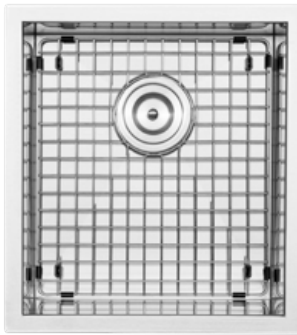

Finish
Brushed
Minimum Cabinet 15"

S3630

Zero Radius Undermount Sink
16 Gauge

Sink Size
16" x 17 1/2" x 8"
Basin Size
14" x 15 1/2" x 8"

Finish
Brushed
Minimum Cabinet 18"

S3640

Zero Radius Undermount Sink
16 Gauge