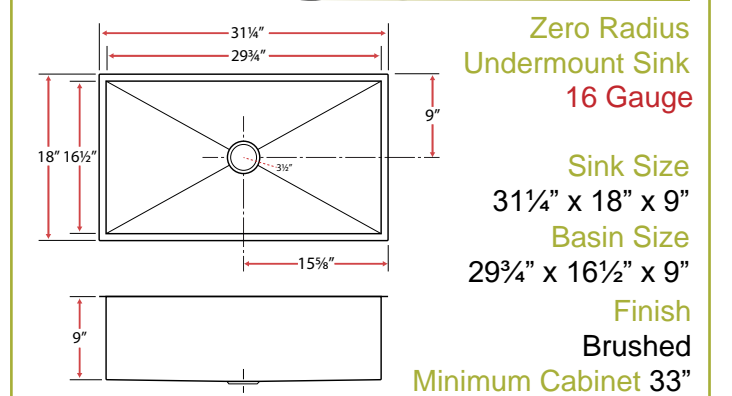

S6511

Tight Radius Corner Undermount Sink
16 Gauge
Sink Size 31 1/4" x 18" x 9"
Basin Size 14 1/4" x 16 1/2" x 9" (L&R)

Finish Brushed
Minimum Cabinet 33"

S6512

Tight Radius Corner Undermount Sink
16 Gauge
Sink Size 31 1/4" x 18" x 9"
Basin Size 20 1/2" x 16 1/2" x 9" (L)
8" x 16 1/2" x 6" (R)