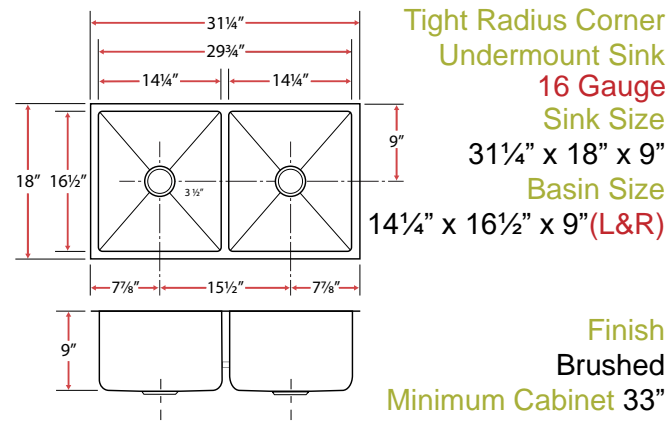

S6511

Tight Radius Corner Undermount Sink
16 Gauge
Sink Size 31 1/4" x 18" x 9"
Basin Size 14 1/4" x 16 1/2" x 9" (L&R)

Finish Brushed
Minimum Cabinet 33"

S6512

Tight Radius Corner Undermount Sink
16 Gauge
Sink Size 31 1/4" x 18" x 9"
Basin Size 20 1/2" x 16 1/2" x 9" (L)
8" x 16 1/2" x 6" (R)