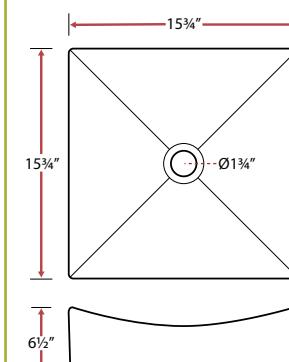

V2015

Ceramic Vessel-Style Sink

Sink Size
20 3/4" x 17" x 6 1/4"
Basin Size
20" x 14 1/2" x 6 1/4"

V2020

Ceramic Vessel-Style Sink

Sink Size
14 1/4" x 14 1/4" x 4 1/4"
Basin Size
14" x 14" x 4"

V2035

Ceramic Vessel-Style Sink

Sink Size
16 1/4" x 16 1/4" x 5"
Basin Size
16 1/4" x 16 1/4" x 5"

V2040

Ceramic Vessel-Style Sink

Sink Size
14" x 14" x 5"
Basin Size
14" x 14" x 5"

V2045

Ceramic Vessel-Style Sink

Sink Size
16 1/4" x 13" x 5 1/2"
Basin Size
16 1/4" x 13" x 5 1/2"

V2050

Ceramic Vessel-Style Sink

Sink Size
16" x 16" x 4 3/4"
Basin Size
16" x 16" x 4 3/4"

V2065

Ceramic Vessel-Style Sink

Sink Size
25 3/4" x 16" x 6 1/2"
Basin Size
25 3/4" x 16" x 6 1/2"

V2070

Ceramic Vessel-Style Sink

Sink Size
15 3/4" x 15 3/4" x 6 1/2"
Basin Size
15 3/4" x 15 3/4" x 6 1/2"

V2055

Ceramic Vessel-Style Sink

Sink Size
19 1/4" x 14 1/2" x 4 3/4"
Basin Size
19 1/4" x 14 1/2" x 4 3/4"

V2060

Ceramic Vessel-Style Sink