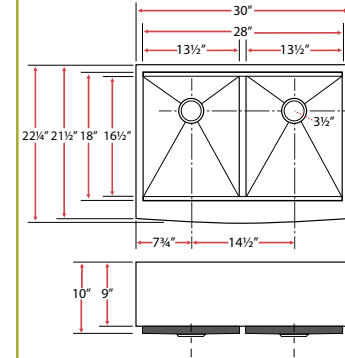

18 Gauge

Sink Size
28" x 18" x 9"
Basin Size
26" x 16" x 9"

Finish
Brushed
Minimum Cabinet 30"

PLZ-25

Tight Radius Corner Undermount Sink

18 Gauge

Sink Size
31 1/4" x 18" x 9"
Basin Size
29 1/4" x 16" x 9"

Finish
Brushed
Minimum Cabinet 33"

S5302

Zero Radius Corner Apron Sink

16 Gauge

Sink Size
30" x 22 1/4" x 10"
Basin Size
13 1/2" x 16 1/2" x 10" (L&R)

Finish
Brushed
Minimum Cabinet 30"

S5303

Zero Radius Corner Apron Sink

16 Gauge