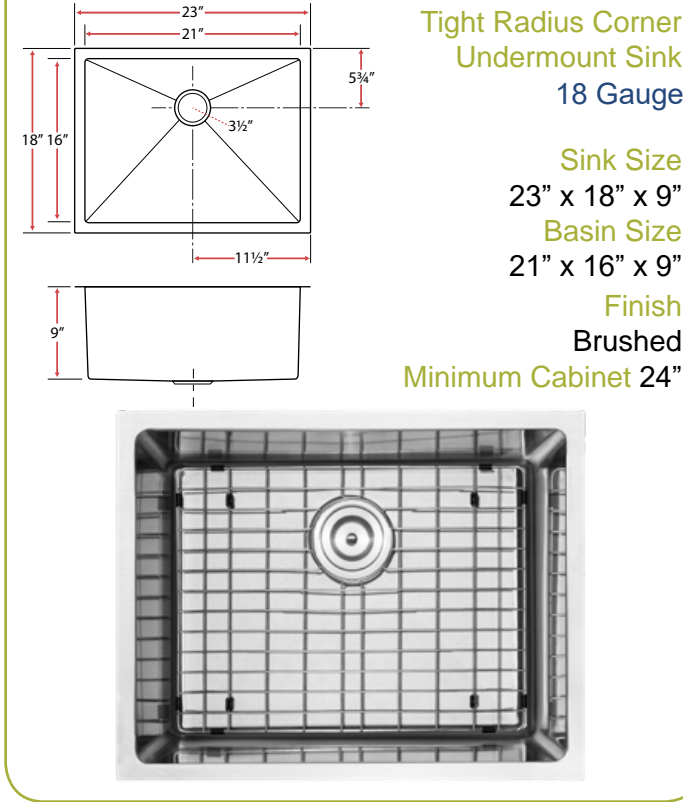

Finish Brushed
Minimum Cabinet 33"

PLZ-03

Tight Radius Corner Undermount Sink
18 Gauge
Sink Size 12" x 17" x 9"
Basin Size 10" x 15" x 9"
Finish Brushed
Minimum Cabinet 15"

PLZ-05

Tight Radius Corner Undermount Sink
18 Gauge
Sink Size 16" x 16" x 9"
Basin Size 14" x 14" x 9"
Finish Brushed
Minimum Cabinet 18"

S6513

Tight Radius Corner Undermount Sink
16 Gauge
Sink Size 31 1/4" x 18" x 9"
Basin Size 29 3/4" x 16 1/2" x 9"
Finish Brushed
Minimum Cabinet 33"

PLZ-10

Tight Radius Corner Undermount Sink
18 Gauge
Sink Size 23" x 18" x 9"
Basin Size 21" x 16" x 9"
Finish Brushed
Minimum Cabinet 24"