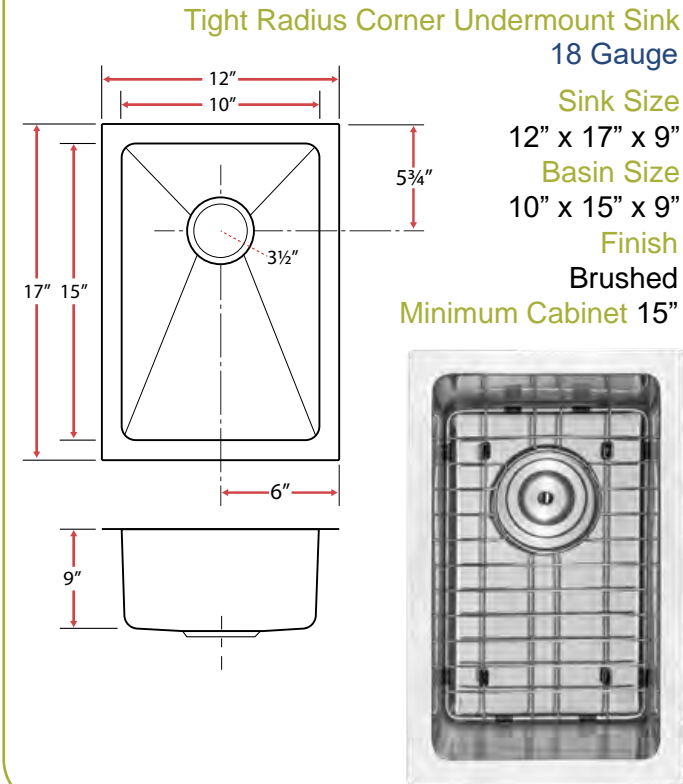

S6511

Tight Radius Corner Undermount Sink
16 Gauge
Sink Size 31 1/4" x 18" x 9"
Basin Size 14 1/4" x 16 1/2" x 9" (L&R)

Finish Brushed
Minimum Cabinet 33"

S6512

Tight Radius Corner Undermount Sink
16 Gauge
Sink Size 31 1/4" x 18" x 9"
Basin Size 20 1/2" x 16 1/2" x 9" (L)
8" x 16 1/2" x 6" (R)

Finish Brushed
Minimum Cabinet 33"

PLZ-03

Tight Radius Corner Undermount Sink
18 Gauge
Sink Size 12" x 17" x 9"
Basin Size 10" x 15" x 9"
Finish Brushed
Minimum Cabinet 15"

PLZ-05

Tight Radius Corner Undermount Sink
18 Gauge
Sink Size 16" x 16" x 9"
Basin Size 14" x 14" x 9"
Finish Brushed
Minimum Cabinet 18"

S6513

Tight Radius Corner Undermount Sink
16 Gauge
Sink Size 31 1/4" x 18" x 9"
Basin Size 29 3/4" x 16 1/2" x 9"
Finish Brushed
Minimum Cabinet 33"

PLZ-10

Tight Radius Corner Undermount Sink
18 Gauge
Sink Size 23" x 18" x 9"
Basin Size 21" x 16" x 9"
Finish Brushed
Minimum Cabinet 24"

PLZ-15

Tight Radius Corner Undermount Sink
18 Gauge
Sink Size 31" x 18" x 9"
Basin Size 14" x 16" x 9" (L & R)
Finish Brushed
Minimum Cabinet 33"