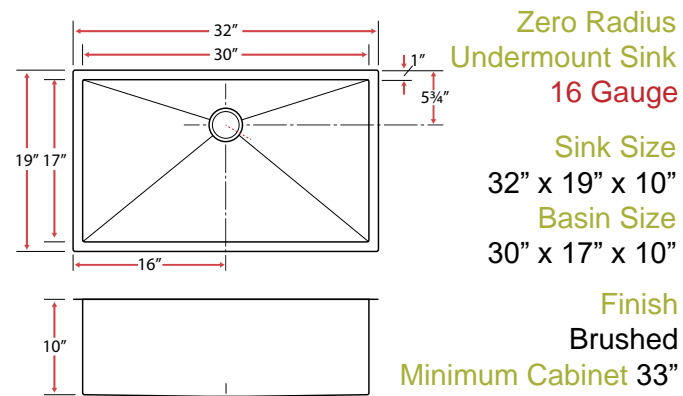

S3510

S3520

S6501

S3550

S3430

S6502

S6503