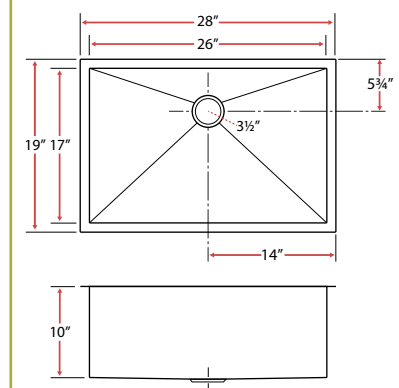

S3680

Zero Radius Undermount Sink
16 Gauge