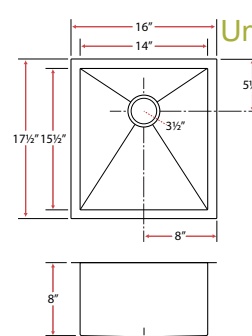

S3630

Zero Radius Undermount Sink
16 Gauge