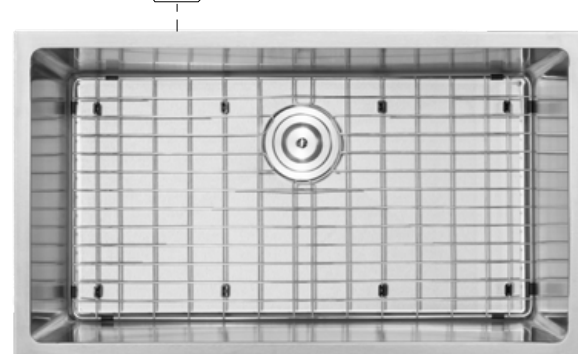

Finish
Brushed
Minimum Cabinet 27"

FARMHOUSE APRON SINKS

S5301

Zero Radius Corner Apron Sink
16 Gauge

Sink Size
27" x 22 1/4" x 10"
Basin Size
25" x 16 3/4" x 10"

Finish
Brushed
Minimum Cabinet 27"

PLZ-24

Tight Radius Corner Undermount Sink

18 Gauge

Sink Size
28" x 18" x 9"
Basin Size
26" x 16" x 9"

Finish
Brushed
Minimum Cabinet 30"

PLZ-25

Tight Radius Corner Undermount Sink

18 Gauge

Sink Size
31 1/4" x 18" x 9"
Basin Size
29 1/4" x 16" x 9"

Finish
Brushed
Minimum Cabinet 33"

S5302

Zero Radius Corner Apron Sink

16 Gauge

Sink Size
30" x 22 1/4" x 10"
Basin Size
13 1/2" x 16 1/2" x 10" (L&R)

Finish
Brushed
Minimum Cabinet 30"

S5303

Zero Radius Corner Apron Sink

16 Gauge