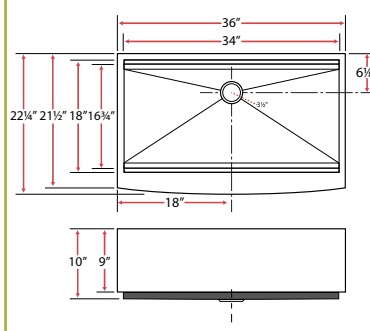

S5307

Zero Radius Corner Apron Sink

16 Gauge

Sink Size

36" x 22¼" x 10"

Basin Size

34" x 16¾" x 10"

Finish

Brushed

Minimum Cabinet 36"