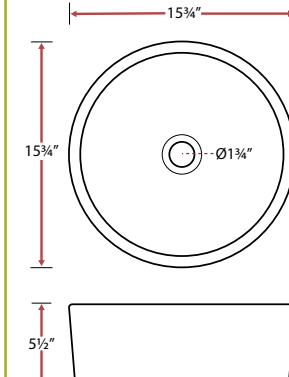

V2050

Ceramic Vessel-Style Sink

Sink Size
16" x 16" x 4 3/4"
Basin Size
16" x 16" x 4 3/4"

V2065

Ceramic Vessel-Style Sink

Sink Size
25 3/4" x 16" x 6 1/2"
Basin Size
25 3/4" x 16" x 6 1/2"

V2070

Ceramic Vessel-Style Sink

Sink Size
15 3/4" x 15 3/4" x 6 1/2"
Basin Size
15 3/4" x 15 3/4" x 6 1/2"

V2055

Ceramic Vessel-Style Sink

Sink Size
19 1/4" x 14 1/2" x 4 3/4"
Basin Size
19 1/4" x 14 1/2" x 4 3/4"

V2060

Ceramic Vessel-Style Sink

Sink Size
24" x 16" x 6 1/2"
Basin Size
24" x 16" x 6 1/2"

V2075-HC

Ceramic Textured Vessel-Style Sink

Sink Size
16 1/4" x 16 1/4" x 5 3/4"
Basin Size
16 1/4" x 16 1/4" x 5 3/4"

V2080-HC

Ceramic Textured Vessel-Style Sink

Sink Size
15 3/4" x 15 3/4" x 5 1/2"
Basin Size
15 3/4" x 15 3/4" x 5 1/2"

GF51-S

**Stainless Steel
Pull-Down Faucet**
Height 18½"
Reach 10½"

GF75-S

**Premium Metal
Pull-Down Faucet**
Height 17⅝"
Reach 9"