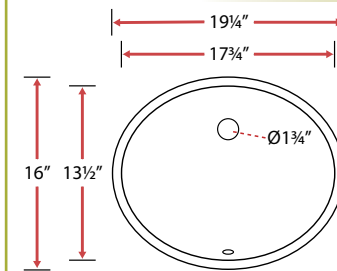

Basin Size
18½" x 11" x 5½"

B4

Ceramic Undermount with Overflow

Sink Size
19 3/4" x 15 3/4" x 7 1/4"
Basin Size
17" x 13" x 5 1/2"

S610

Ceramic Undermount with Overflow

Sink Size
16 1/2" x 13 1/4" x 7 1/2"
Basin Size
14 3/4" x 11 1/2" x 6"

S650

Ceramic Undermount with Overflow

Sink Size
18 1/2" x 15 1/4" x 7 1/2"
Basin Size
16 1/2" x 13 3/4" x 6"

S690

Ceramic Undermount with Overflow

Sink Size
19 1/4" x 16" x 7 3/4"
Basin Size
17 3/4" x 13 1/2" x 6"

S620

Ceramic Undermount with Overflow

S620A Almond
S620W White

Sink Size
17" x 14 1/4" x 7 1/4"
Basin Size
15" x 12 1/4" x 6"

Almond
White

S640

Ceramic Undermount with Overflow

S640A Almond
S640W White