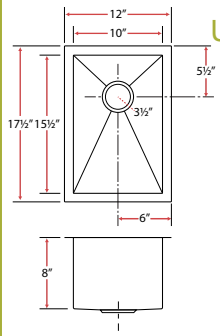

 **ADA Compliant**

L51

Undermount Sink
18 Gauge

Sink Size
23" x 17¾" x 6"

Basin Size
15¾" x 18¾" x 6"

Finish
Brushed

Minimum Cabinet 24"

SQUARE SINKS

S3610

Zero Radius Undermount Sink
16 Gauge

Sink Size
12" x 17 1/2" x 8"
Basin Size
10" x 15 1/2" x 8"

Finish
Brushed
Minimum Cabinet 15"

S3620

Zero Radius Undermount Sink
16 Gauge

Sink Size
14" x 17 1/2" x 8"
Basin Size
12" x 15 1/2" x 8"