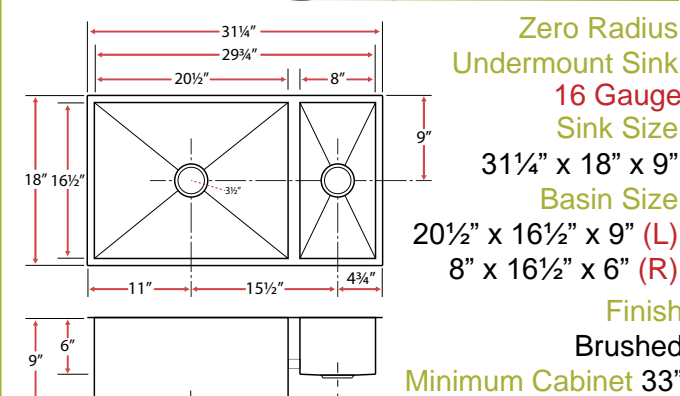

S3510

S3520

S6501

S3550

S3430

S6502

S6503