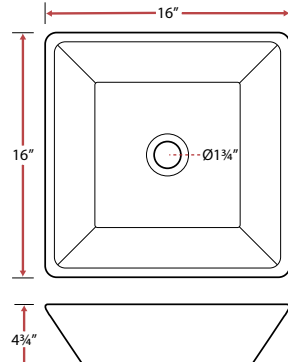

- White
- Grey
- Black
- Brown
- Green

V2025

Ceramic Vessel-Style Sink

Sink Size
16 1/4" x 16 1/4" x 4 3/4"
Basin Size
16" x 16" x 4"

V2030

Ceramic Vessel-Style Sink

Sink Size
20" x 15 1/4" x 5"
Basin Size
20" x 15 1/4" x 5"

V2015

Ceramic Vessel-Style Sink

Sink Size
20 3/4" x 17" x 6 1/4"
Basin Size
20" x 14 1/2" x 6 1/4"

V2020

Ceramic Vessel-Style Sink

Sink Size
14 1/4" x 14 1/4" x 4 1/4"
Basin Size
14" x 14" x 4"

V2035

Ceramic Vessel-Style Sink

Sink Size
16 1/4" x 16 1/4" x 5"
Basin Size
16 1/4" x 16 1/4" x 5"

V2040

Ceramic Vessel-Style Sink

Sink Size
14" x 14" x 5"
Basin Size
14" x 14" x 5"

V2045

Ceramic Vessel-Style Sink

Sink Size
16 1/4" x 13" x 5 1/2"
Basin Size
16 1/4" x 13" x 5 1/2"

V2050

Ceramic Vessel-Style Sink

Sink Size
16" x 16" x 4 3/4"
Basin Size
16" x 16" x 4 3/4"

V2065

Ceramic Vessel-Style Sink

Sink Size
25 3/4" x 16" x 6 1/2"
Basin Size
25 3/4" x 16" x 6 1/2"

V2070

Ceramic Vessel-Style Sink