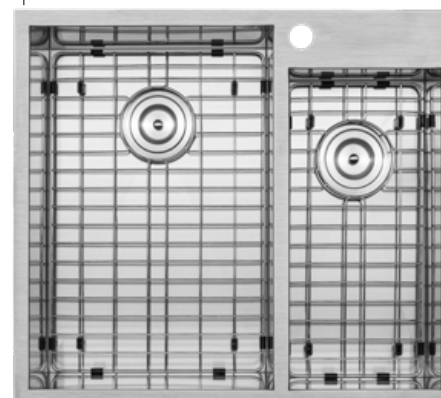

PLZ-611

Zero Radius Corner

Overmount Sink

18 Gauge

Sink Size

25" x 22" x 9"

Basin Size

13½" x 20" x 9" (L)

8½" x 17½" x 6" (R)

Finish

Brushed

Minimum Cabinet 27"