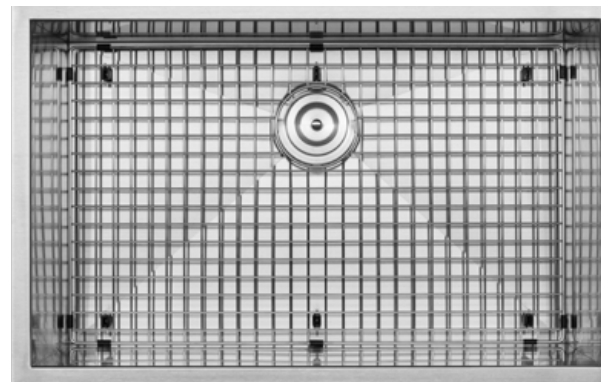

Sink Size
30" x 19" x 10"
Basin Size
28" x 17" x 10"

Finish
Brushed
Minimum Cabinet 33"