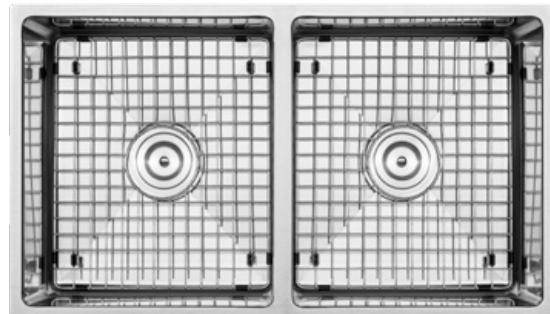

S6511

Tight Radius Corner Undermount Sink
16 Gauge
Sink Size 31 1/4" x 18" x 9"
Basin Size 14 1/4" x 16 1/2" x 9" (L&R)

Finish Brushed
Minimum Cabinet 33"

S6512

Tight Radius Corner Undermount Sink
16 Gauge
Sink Size 31 1/4" x 18" x 9"
Basin Size 20 1/2" x 16 1/2" x 9" (L)
8" x 16 1/2" x 6" (R)