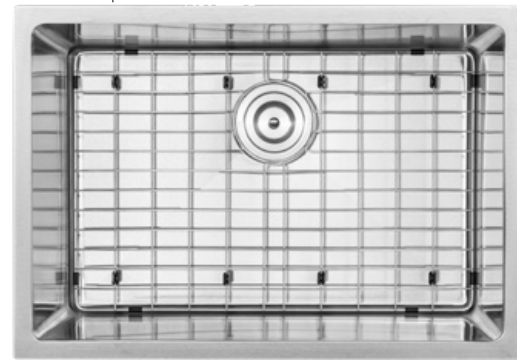

PLZ-15

Tight Radius Corner Undermount Sink
18 Gauge
Sink Size 31" x 18" x 9"
Basin Size 14" x 16" x 9" (L & R)
Finish Brushed
Minimum Cabinet 33"

PLZ-23

Tight Radius Corner Undermount Sink
18 Gauge

Sink Size
26" x 18" x 9"
Basin Size
24" x 16" x 9"

Finish
Brushed
Minimum Cabinet 27"

FARMHOUSE APRON SINKS

S5301

Zero Radius Corner Apron Sink
16 Gauge

Sink Size
27" x 22 1/4" x 10"
Basin Size
25" x 16 3/4" x 10"

Finish
Brushed
Minimum Cabinet 27"

PLZ-24

Tight Radius Corner Undermount Sink