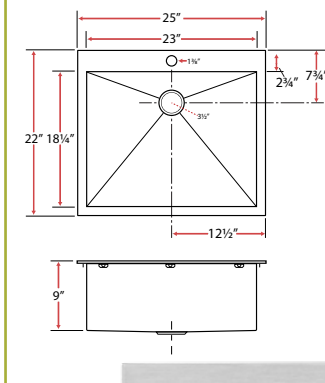

Overmount Sink

18 Gauge

Sink Size

25" x 22" x 9"

Basin Size

23" x 18¼" x 9"

Finish

Brushed

Minimum Cabinet 27"

S5306

Zero Radius Corner Apron Sink

16 Gauge

Sink Size

36" x 22¼" x 10"

Basin Size

16½" x 16¾" x 10" (L&R)