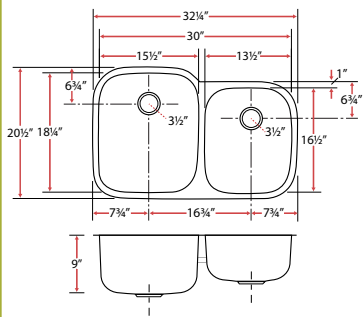

Finish
Brushed
Minimum Recommended Cabinet 33"

S405

Undermount Sink
16 Gauge

Sink Size
23½" x 21" x 9"
Basin Size
21½" x 19" x 9"

Finish
Brushed
Minimum Recommended Cabinet 24"

S505

Undermount Sink
16 Gauge

Sink Size
23" x 17¾" x 9"
Basin Size
21" x 15¾" x 9"

Finish
Brushed
Minimum Recommended Cabinet 24"

S305

Undermount Sink
16 Gauge

Sink Size
32¼" x 20½" x 9"
Basin Size
15½" x 18¼" x 9"(L)
13½" x 16½" x 7"(R)

Finish
Brushed
Minimum Recommended Cabinet 33"

S305R

Undermount Sink
16 Gauge

Sink Size
32¼" x 20½" x 9"
Basin Size
13½" x 16½" x 7"(L)
15½" x 18¼" x 9"(R)

Finish
Brushed
Minimum Recommended Cabinet 33"

S1205