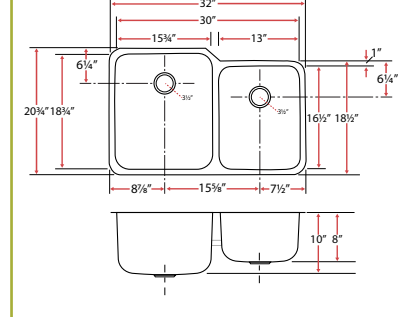

Finish
Brushed
Minimum Recommended Cabinet 33"

S305R

Undermount Sink
16 Gauge

Sink Size
32¼" x 20½" x 9"
Basin Size
13½" x 16½" x 7"(L)
15½" x 18¼" x 9"(R)

Finish
Brushed
Minimum Recommended Cabinet 33"

S1205

Undermount Sink
16 Gauge

Sink Size
32" x 20¾" x 10"
Basin Size
15¾" x 18¾" x 10"(L)
13" x 16½" x 8"(R)

Finish
Brushed
Minimum Recommended Cabinet 33"

S705

Undermount Sink
16 Gauge
Sink Size
 12 3/4" x 15" x 7"
Basin Size
 10 3/4" x 13" x 7"
Finish
 Brushed
 Minimum
 Recommended
 Cabinet 15"