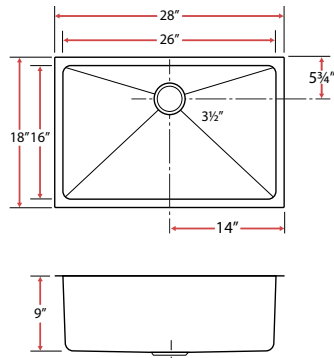

PLZ-24

Tight Radius Corner Undermount Sink

18 Gauge