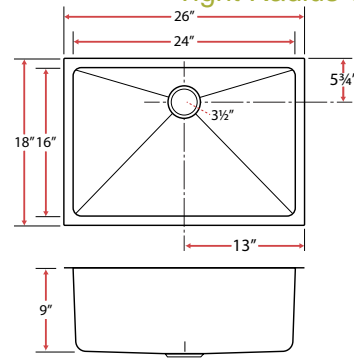

PLZ-15

Tight Radius Corner Undermount Sink
18 Gauge
Sink Size 31" x 18" x 9"
Basin Size 14" x 16" x 9" (L & R)
Finish Brushed
Minimum Cabinet 33"

PLZ-23

Tight Radius Corner Undermount Sink
18 Gauge

Sink Size
26" x 18" x 9"
Basin Size
24" x 16" x 9"

Finish
Brushed
Minimum Cabinet 27"

FARMHOUSE APRON SINKS

S5301

Zero Radius Corner Apron Sink
16 Gauge

Sink Size
27" x 22 1/4" x 10"
Basin Size
25" x 16 3/4" x 10"

Finish
Brushed
Minimum Cabinet 27"

PLZ-24

Tight Radius Corner Undermount Sink