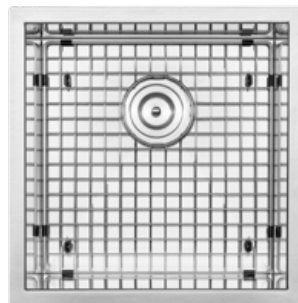

Sink Size
17 1/4" x 17 1/2" x 10"
Basin Size
15 1/4" x 15 1/2" x 10"

Finish
Brushed
Minimum Cabinet 18"