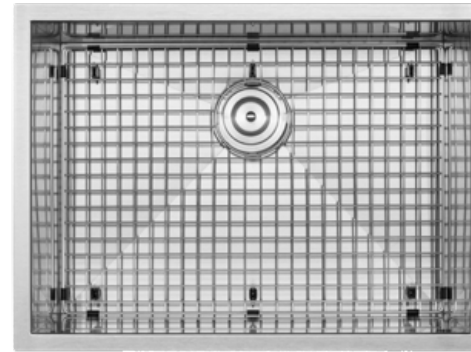

Sink Size
26" x 19" x 10"
Basin Size
24" x 17" x 10"

Finish
Brushed
Minimum Cabinet 27"