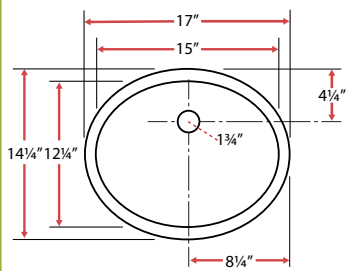

Basin Size
18½" x 11" x 5½"

B4

Ceramic Undermount with Overflow

Sink Size
19 3/4" x 15 3/4" x 7 1/4"
Basin Size
17" x 13" x 5 1/2"

S610

Ceramic Undermount with Overflow

Sink Size
16 1/2" x 13 1/4" x 7 1/2"
Basin Size
14 3/4" x 11 1/2" x 6"

S650

Ceramic Undermount with Overflow

Sink Size
18 1/2" x 15 1/4" x 7 1/2"
Basin Size
16 1/2" x 13 3/4" x 6"

S690

Ceramic Undermount with Overflow

Sink Size
19 1/4" x 16" x 7 3/4"
Basin Size
17 3/4" x 13 1/2" x 6"

S620

Ceramic Undermount with Overflow

S620A Almond
S620W White

Sink Size
17" x 14 1/4" x 7 1/4"
Basin Size
15" x 12 1/4" x 6"

Almond
White

S640

Ceramic Undermount with Overflow

S640A Almond
S640W White