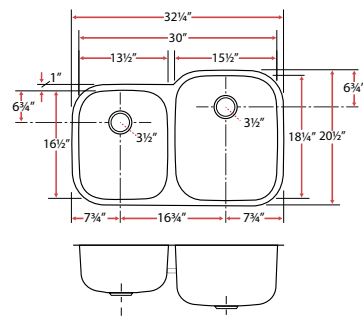

Sink Size
23" x 17¾" x 9"
Basin Size
21" x 15¾" x 9"

Finish
Brushed
Minimum Recommended Cabinet 24"

S305

Undermount Sink
16 Gauge

Sink Size
32¼" x 20½" x 9"
Basin Size
15½" x 18¼" x 9"(L)
13½" x 16½" x 7"(R)

Finish
Brushed
Minimum Recommended Cabinet 33"

S305R

Undermount Sink
16 Gauge

Sink Size
32¼" x 20½" x 9"
Basin Size
13½" x 16½" x 7"(L)
15½" x 18¼" x 9"(R)

Finish
Brushed
Minimum Recommended Cabinet 33"

S1205

Undermount Sink
16 Gauge

Sink Size
32" x 20¾" x 10"
Basin Size
15¾" x 18¾" x 10"(L)
13" x 16½" x 8"(R)

Finish
Brushed
Minimum Recommended Cabinet 33"

S705

Undermount Sink
16 Gauge
Sink Size
 12 3/4" x 15" x 7"
Basin Size
 10 3/4" x 13" x 7"
Finish
 Brushed
 Minimum
 Recommended
 Cabinet 15"