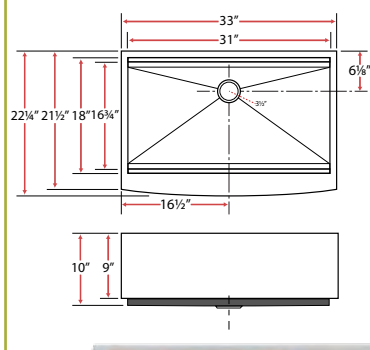

15" x 16¾" x 10" (L&R)

Finish

Brushed

Minimum Cabinet 33"

S5305

Zero Radius Corner Apron Sink

16 Gauge

Sink Size

33" x 22¼" x 10"

Basin Size

31" x 16¾" x 10"

Finish

Brushed

Minimum Cabinet 33"

PLZ-610

Zero Radius Corner

Overmount Sink

18 Gauge

Sink Size

25" x 22" x 9"

Basin Size

23" x 18¼" x 9"

Finish

Brushed