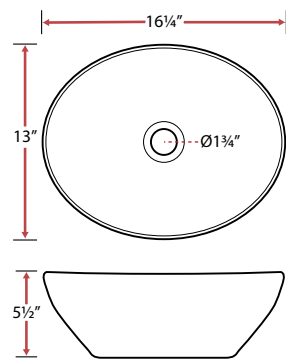

- White
- Grey
- Black
- Brown
- Green

V2025

Ceramic Vessel-Style Sink

Sink Size
16 1/4" x 16 1/4" x 4 3/4"
Basin Size
16" x 16" x 4"

V2030

Ceramic Vessel-Style Sink

Sink Size
20" x 15 1/4" x 5"
Basin Size
20" x 15 1/4" x 5"

V2015

Ceramic Vessel-Style Sink

Sink Size
20 3/4" x 17" x 6 1/4"
Basin Size
20" x 14 1/2" x 6 1/4"

V2020

Ceramic Vessel-Style Sink

Sink Size
14 1/4" x 14 1/4" x 4 1/4"
Basin Size
14" x 14" x 4"

V2035

Ceramic Vessel-Style Sink

Sink Size
16 1/4" x 16 1/4" x 5"
Basin Size
16 1/4" x 16 1/4" x 5"

V2040

Ceramic Vessel-Style Sink

Sink Size
14" x 14" x 5"
Basin Size
14" x 14" x 5"

V2045

Ceramic Vessel-Style Sink

Sink Size
16 1/4" x 13" x 5 1/2"
Basin Size
16 1/4" x 13" x 5 1/2"

V2050

Ceramic Vessel-Style Sink

Sink Size
16" x 16" x 4 3/4"
Basin Size
16" x 16" x 4 3/4"

V2065

Ceramic Vessel-Style Sink

Sink Size
25 3/4" x 16" x 6 1/2"
Basin Size
25 3/4" x 16" x 6 1/2"

V2070

Ceramic Vessel-Style Sink