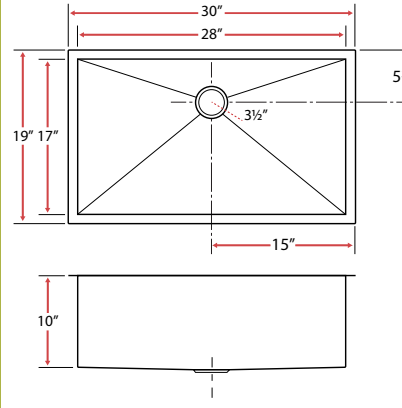

S3690

Zero Radius Undermount Sink
16 Gauge