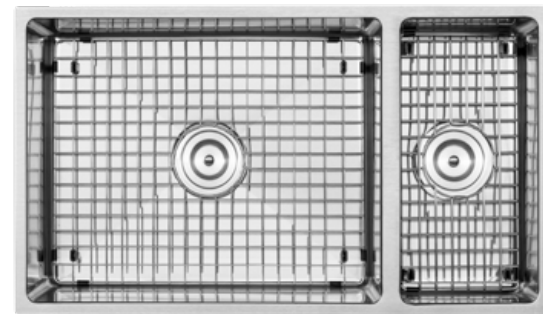

S6511

Tight Radius Corner Undermount Sink
16 Gauge
Sink Size 31 1/4" x 18" x 9"
Basin Size 14 1/4" x 16 1/2" x 9" (L&R)

Finish Brushed
Minimum Cabinet 33"

S6512

Tight Radius Corner Undermount Sink
16 Gauge
Sink Size 31 1/4" x 18" x 9"
Basin Size 20 1/2" x 16 1/2" x 9" (L)
8" x 16 1/2" x 6" (R)

Finish Brushed
Minimum Cabinet 33"

PLZ-03

Tight Radius Corner Undermount Sink
18 Gauge
Sink Size 12" x 17" x 9"
Basin Size 10" x 15" x 9"
Finish Brushed
Minimum Cabinet 15"

PLZ-05

Tight Radius Corner Undermount Sink
18 Gauge
Sink Size 16" x 16" x 9"
Basin Size 14" x 14" x 9"
Finish Brushed
Minimum Cabinet 18"