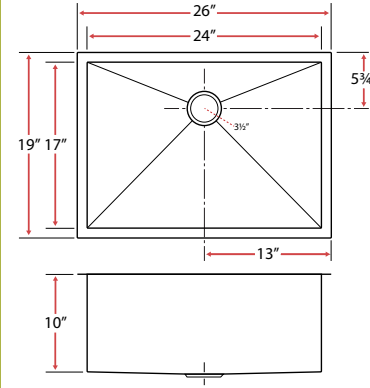

Finish
Brushed
Minimum Cabinet 21"

S3660

Zero Radius Undermount Sink
16 Gauge

Sink Size
22 1/2" x 17 1/2" x 10"
Basin Size
20 1/2" x 15 1/2" x 10"

Finish
Brushed
Minimum Cabinet 24"

S3670

Zero Radius Undermount Sink
16 Gauge