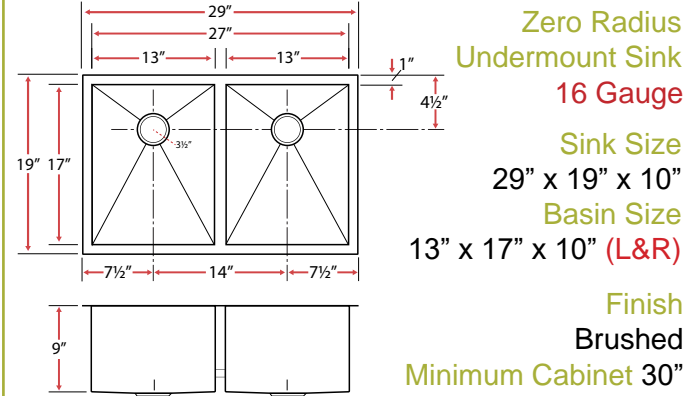

S3510

S3520

S6501

S3550

S3430

S6502

S6503