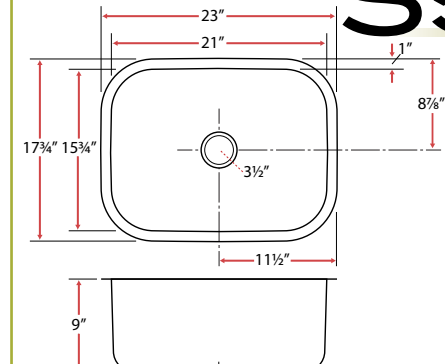

S112
Undermount Sink
16 Gauge

Sink Size
31½" x 18¼" x 10"

Basin Size
29½" x 16¼" x 10"

Finish
Brushed

Minimum Recommended Cabinet
33"

S205

Undermount Sink
16 Gauge

Sink Size
32½" x 18¼" x 9"
Basin Size
14¾" x 16¼" x 9" (L & R)

Finish
Brushed
Minimum Recommended Cabinet 33"

S405

Undermount Sink
16 Gauge

Sink Size
23½" x 21" x 9"
Basin Size
21½" x 19" x 9"

Finish
Brushed
Minimum Recommended Cabinet 24"

S505

Undermount Sink
16 Gauge

Sink Size
23" x 17¾" x 9"
Basin Size
21" x 15¾" x 9"

Finish
Brushed
Minimum Recommended Cabinet 24"

S305

Undermount Sink
16 Gauge

Sink Size
32¼" x 20½" x 9"
Basin Size
15½" x 18¼" x 9"(L)
13½" x 16½" x 7"(R)

Finish
Brushed
Minimum Recommended Cabinet 33"

S305R

Undermount Sink
16 Gauge

Sink Size
32¼" x 20½" x 9"
Basin Size
13½" x 16½" x 7"(L)
15½" x 18¼" x 9"(R)

Finish
Brushed
Minimum Recommended Cabinet 33"

S1205