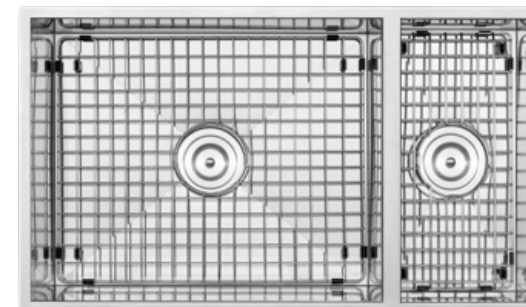

S3510

S3520

S6501

S3550

S3430

S6502

S6503