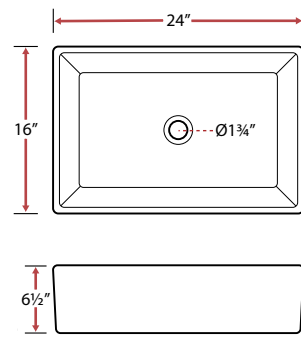

Sink Size
16 1/4" x 16 1/4" x 5"
Basin Size
16 1/4" x 16 1/4" x 5"

V2040

Ceramic Vessel-Style Sink

Sink Size
14" x 14" x 5"
Basin Size
14" x 14" x 5"

V2045

Ceramic Vessel-Style Sink

Sink Size
16 1/4" x 13" x 5 1/2"
Basin Size
16 1/4" x 13" x 5 1/2"

V2050

Ceramic Vessel-Style Sink

Sink Size
16" x 16" x 4 3/4"
Basin Size
16" x 16" x 4 3/4"

V2065

Ceramic Vessel-Style Sink

Sink Size
25 3/4" x 16" x 6 1/2"
Basin Size
25 3/4" x 16" x 6 1/2"

V2070

Ceramic Vessel-Style Sink

Sink Size
15 3/4" x 15 3/4" x 6 1/2"
Basin Size
15 3/4" x 15 3/4" x 6 1/2"

V2055

Ceramic Vessel-Style Sink

Sink Size
19 1/4" x 14 1/2" x 4 3/4"
Basin Size
19 1/4" x 14 1/2" x 4 3/4"

V2060

Ceramic Vessel-Style Sink

Sink Size
24" x 16" x 6 1/2"
Basin Size
24" x 16" x 6 1/2"

V2075-HC

Ceramic Textured Vessel-Style Sink

Sink Size
16 1/4" x 16 1/4" x 5 3/4"
Basin Size
16 1/4" x 16 1/4" x 5 3/4"

V2080-HC

Ceramic Textured Vessel-Style Sink