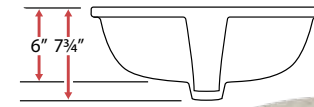

Basin Size
18½" x 11" x 5½"

B4

Ceramic Undermount with Overflow

Sink Size
19 3/4" x 15 3/4" x 7 1/4"
Basin Size
17" x 13" x 5 1/2"

S610

Ceramic Undermount with Overflow

Sink Size
16 1/2" x 13 1/4" x 7 1/2"
Basin Size
14 3/4" x 11 1/2" x 6"

S650

Ceramic Undermount with Overflow

Sink Size
18 1/2" x 15 1/4" x 7 1/2"
Basin Size
16 1/2" x 13 3/4" x 6"

S690

Ceramic Undermount with Overflow

Sink Size
19 1/4" x 16" x 7 3/4"
Basin Size
17 3/4" x 13 1/2" x 6"