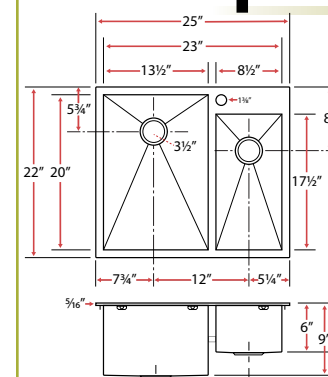

PLZ-611

Zero Radius Corner

Overmount Sink

18 Gauge

Sink Size

25" x 22" x 9"

Basin Size

13½" x 20" x 9" (L)

8½" x 17½" x 6" (R)

Finish

Brushed

Minimum Cabinet 27"