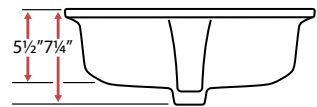

Ceramic Overmount / Undermount with Overflow

B2-A Almond
B2-W White

Sink Size
20¼" x 15" x 7¼"

Basin Size
18¼" x 13" x 5½"

● Almond
○ White

B3

Ceramic Overmount / Undermount with Overflow

Sink Size
20¾" x 13¼" x 7¼"

Basin Size
18½" x 11" x 5½"

B4

Ceramic Undermount with Overflow

Sink Size
19 3/4" x 15 3/4" x 7 1/4"
Basin Size
17" x 13" x 5 1/2"

S610

Ceramic Undermount with Overflow

Sink Size
16 1/2" x 13 1/4" x 7 1/2"
Basin Size
14 3/4" x 11 1/2" x 6"