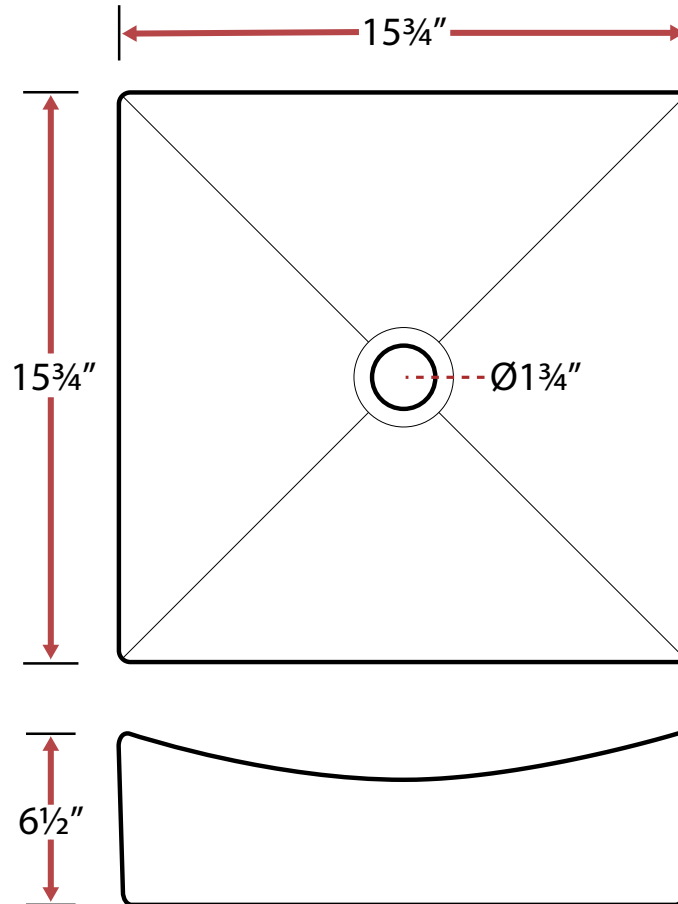

V2070

Nautilus Series

Vessel Vanity Sink

Features

- Square Vessel Design
- Vitreous China
- No Faucet Holes
- Requires Wall or Counter-Mount Faucet
- Limited Lifetime Warranty
- Available in White color

Compatible Accessories

Installation & Care Instructions

Codes/Standards

ASME A112.19.3/CSA B45.4

V2070
Nautilus Series
Vessel Vanity Sink

Technical Information

- Sink Collection: **Nautilus Series**
- Sink Model Number: **V2070**
- Sink Length (inches): **15³/₄**
- Sink Width (inches): **15³/₄**
- Sink Basin Depth (inches): **6¹/₂**
- Drain Opening (inches): **1³/₄**
- Drain Position: **Center**
- Bowl Configuration: **Single**
- Installation Type: **Vessel**