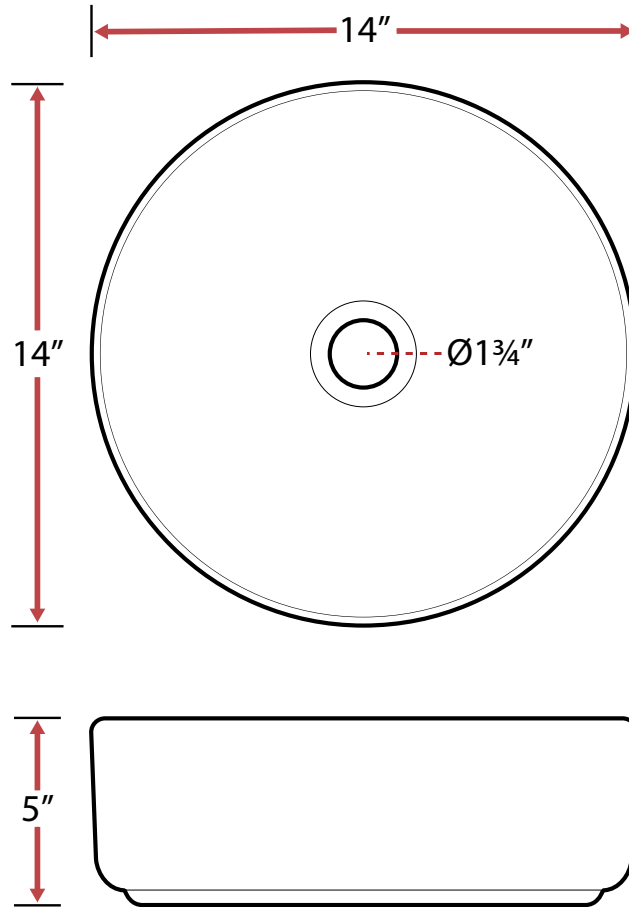

## Technical Information

- Sink Collection: **Nautilus Series**
- Sink Model Number: **V2040**
- Sink Length (inches): **14**
- Sink Width (inches): **14**
- Sink Basin Depth (inches): **5**
- Drain Opening (inches): **1 3/4**
- Drain Position: **Center**
- Bowl Configuration: **Single**
- Installation Type: **Vessel**