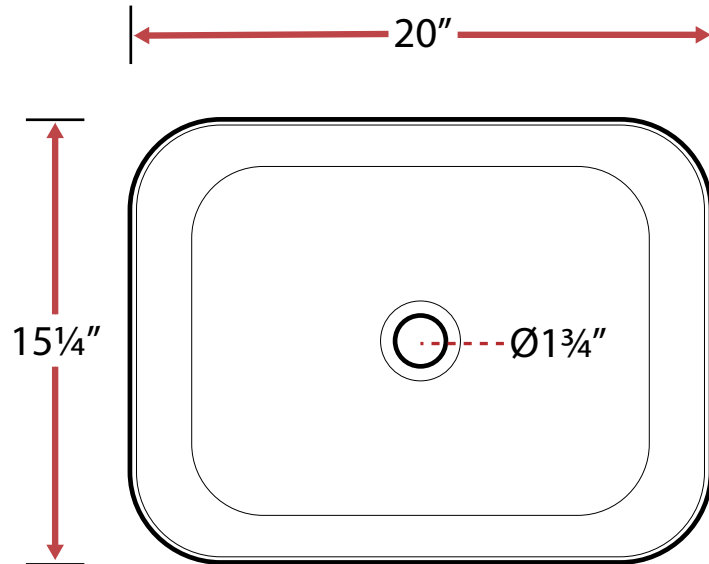

V2030

Nautilus Series

Vessel Vanity Sink

Technical Information

- Sink Collection: **Nautilus Series**
- Sink Model Number: **V2030**
- Sink Length (inches): **20**
- Sink Width (inches): **15 1/4**
- Sink Basin Depth (inches): **5**
- Drain Opening (inches): **1 3/4**
- Drain Position: **Center**
- Bowl Configuration: **Single**
- Installation Type: **Vessel**

1-(503) 455-8336

Sink specifications may change without notice. Please visit www.ticorsinks.com for the most current information. Updated 06/29/2018