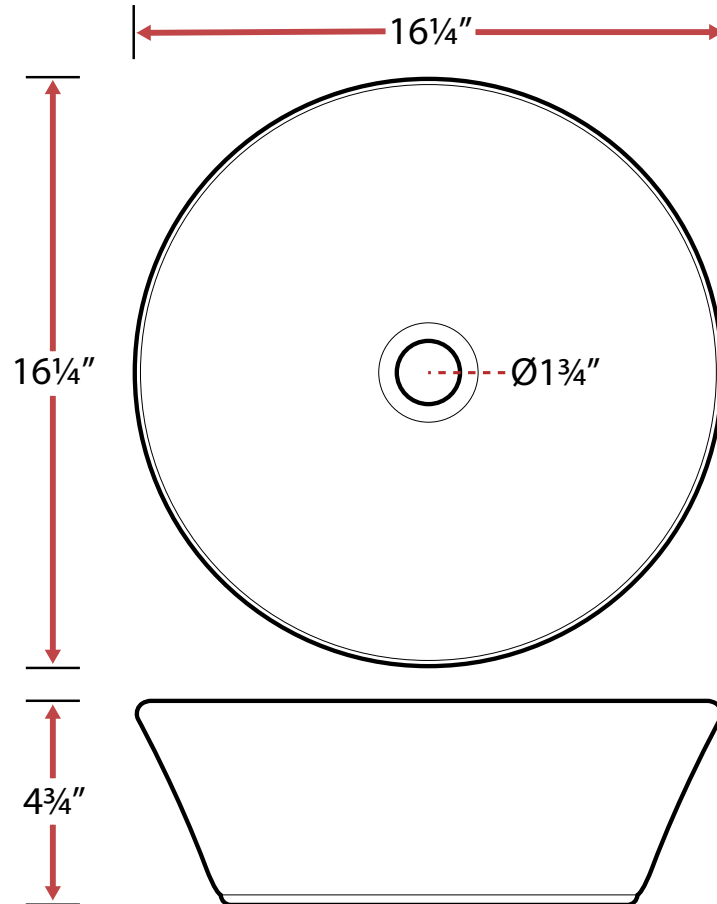

## Technical Information

- Sink Collection: **Nautilus Series**
- Sink Model Number: **V2025**
- Sink Length (inches): **16 1/4**
- Sink Width (inches): **16 1/4**
- Sink Basin Depth (inches): **4 3/4**
- Drain Opening (inches): **1 3/4**
- Drain Position: **Center**
- Bowl Configuration: **Single**
- Installation Type: **Vessel**