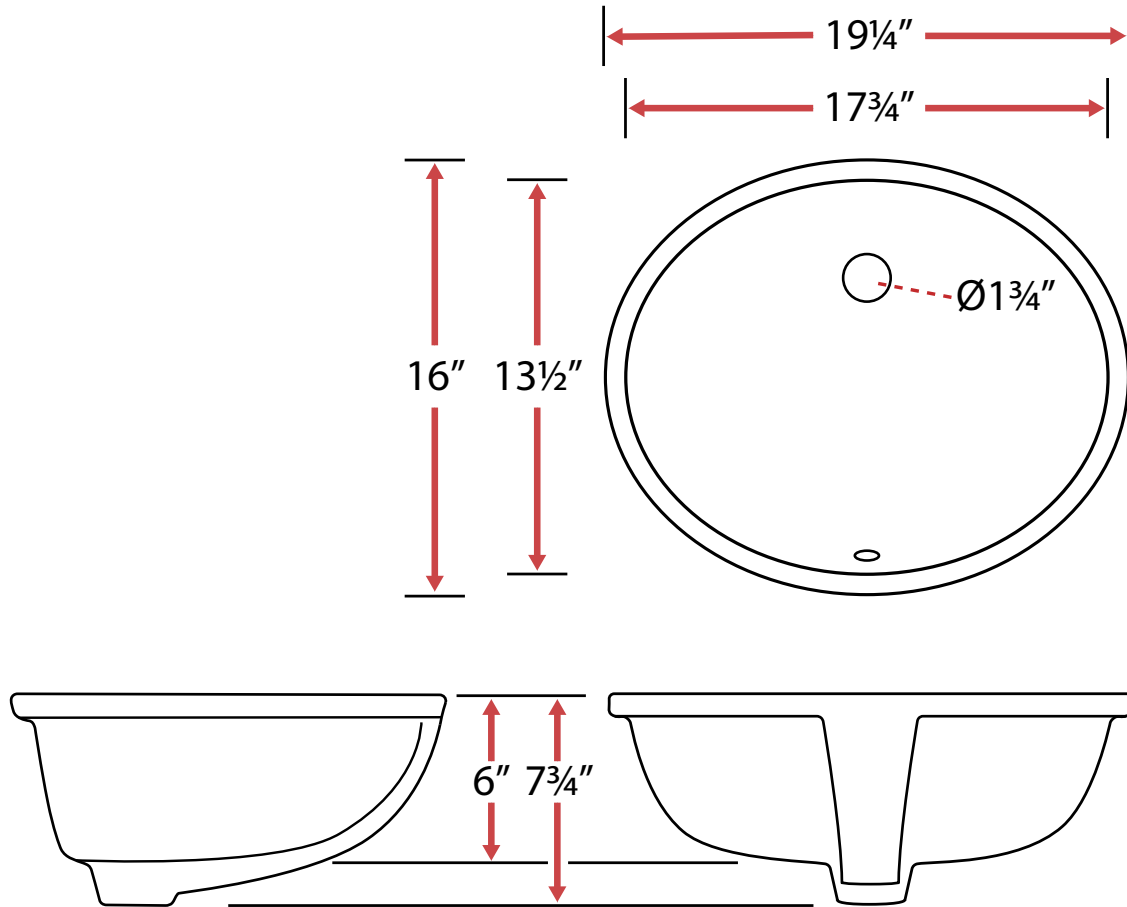

### Technical Information

- Sink Collection: **Belfast Series**
- Sink Model Number: **S690**
- Sink Length (inches): **19 1/4**
- Sink Width (inches): **16**
- Sink Basin Depth (inches): **6**
- Drain Opening (inches): **1 3/4**
- Drain Position: **Rear**
- Bowl Configuration: **Single**
- Installation Type: **Undermount**
- Minimum Sink Base Cabinet Width Required: **21"**