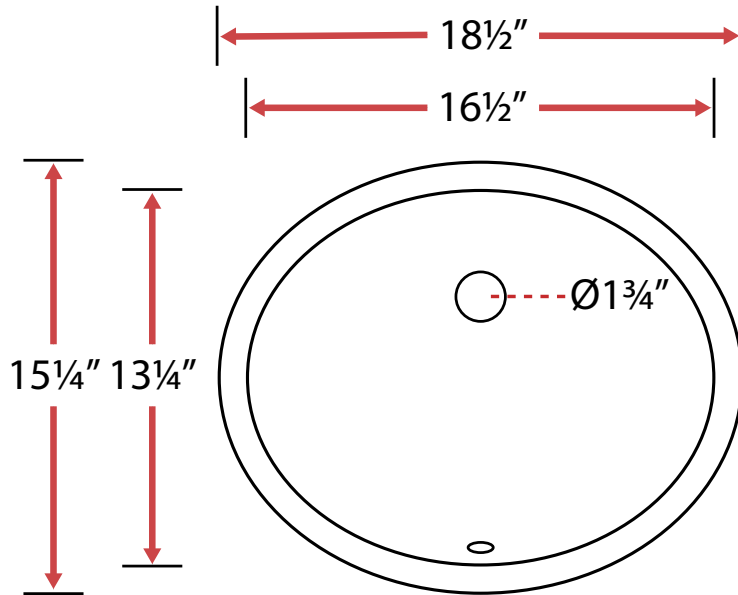

## Technical Information

- Sink Collection: **Belfast Series**
- Sink Model Number: **S650**
- Sink Length (inches): **18½**
- Sink Width (inches): **15¼**
- Sink Basin Depth (inches): **6**
- Drain Opening (inches): **1¾**
- Drain Position: **Rear**
- Bowl Configuration: **Single**
- Installation Type: **Undermount**
- Minimum Sink Base Cabinet Width Required: **21"**