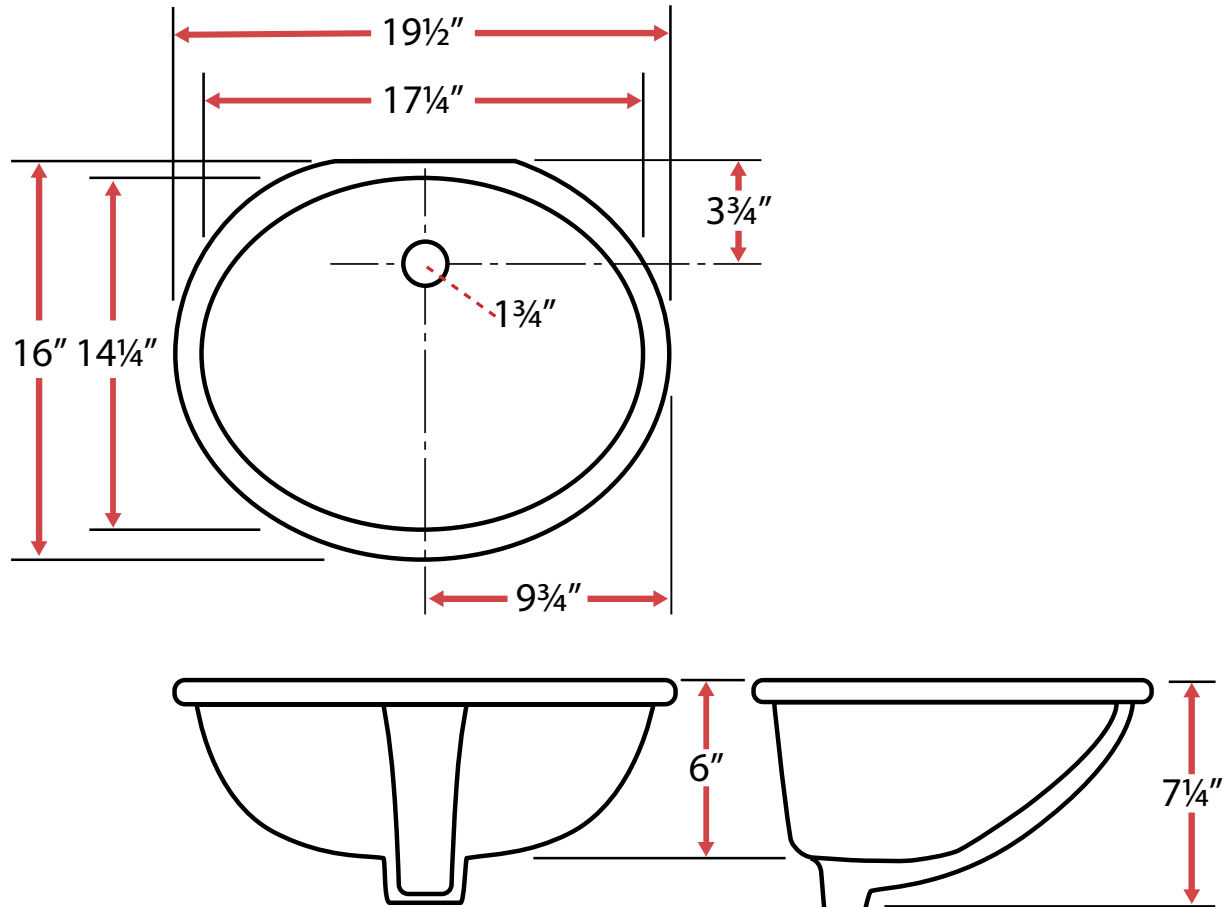

### Technical Information

- Sink Collection: **Belfast Series**
- Sink Model Number: **S640**
- Sink Length (inches): **19 1/2**
- Sink Width (inches): **16**
- Sink Basin Depth (inches): **6**
- Drain Opening (inches): **1 3/4**
- Drain Position: **Rear**
- Bowl Configuration: **Single**
- Installation Type: **Undermount**
- Minimum Sink Base Cabinet Width Required: **21"**  
*(Cabinet May Require Additional Modifications at Minimum Size. Consult an Installer for Confirmation)*