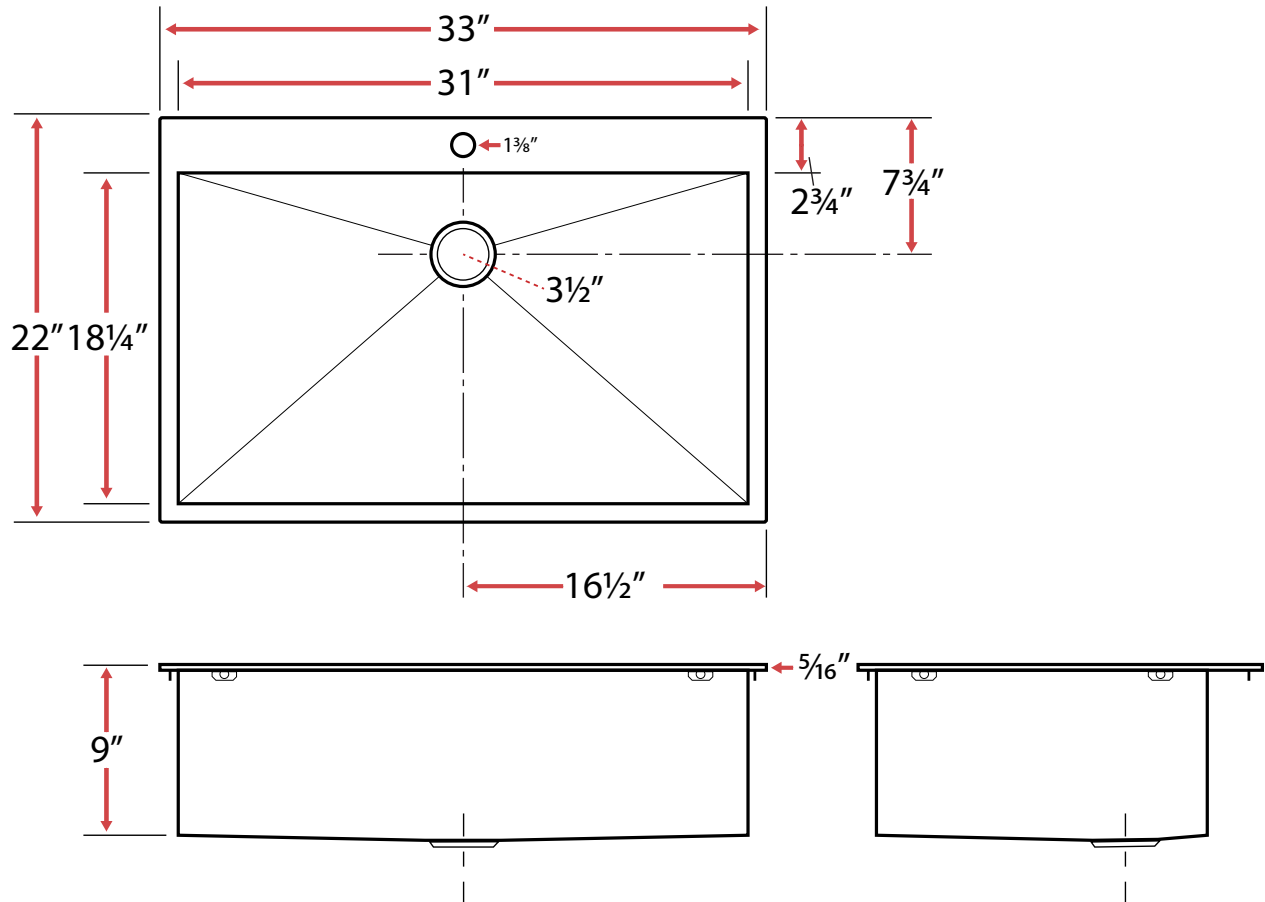

Codes/Standards

ASME A112.19.3/CSA B45.4

PLZ-615

Arlo Series

Overmount Kitchen Sink

Technical Information

- Sink Collection: **Arlo Series**
- Sink Model Number: **PLZ-615**
- Corner Style: **Zero Radius**
- Sink Length (inches): **33**
- Sink Width (inches): **22**
- Sink Basin Depth (inches): **9**
- Drain Opening (inches): **3.5**
- Drain Position: **Rear**
- Bowl Configuration: **Single**
- Installation Type: **Overmount**
- Minimum Sink Base Cabinet Width Required: **33"**