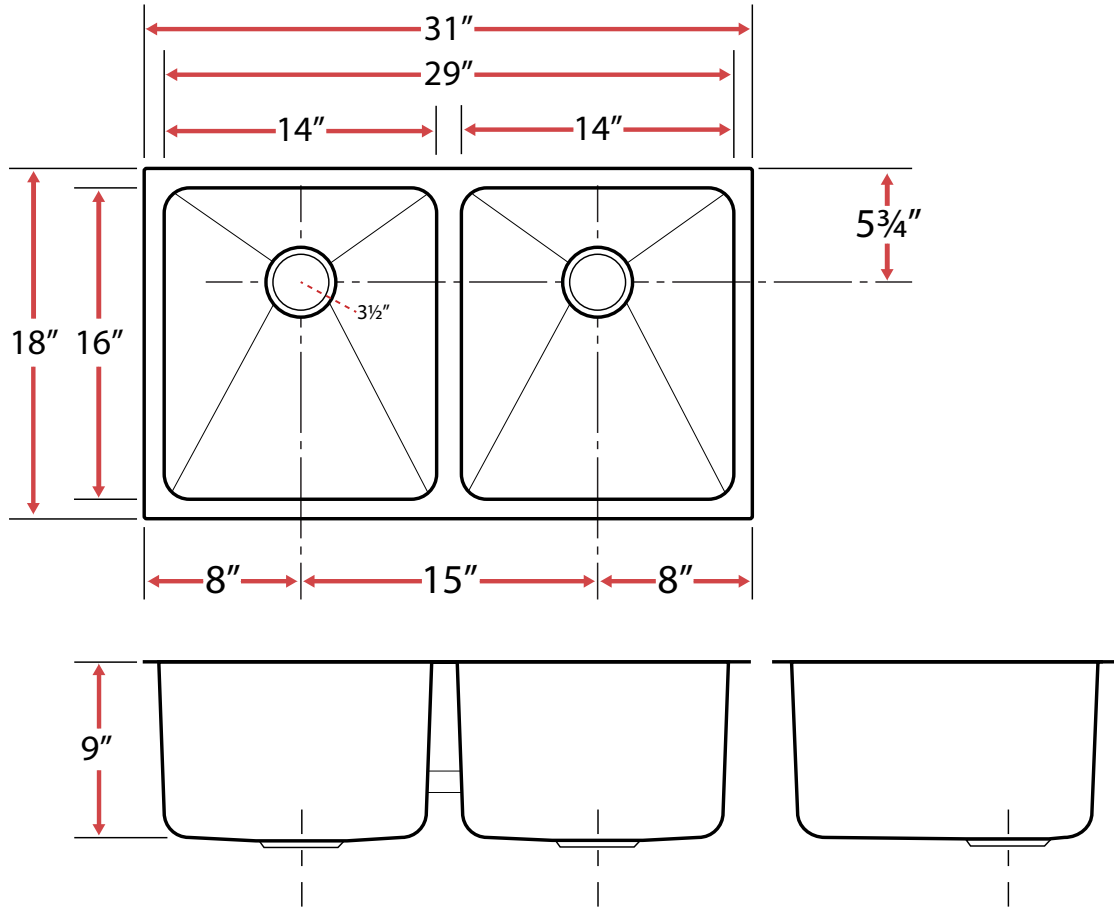

Codes/Standards

ASME A112.19.3/CSA B45.4

PLZ-15

Arlo Series

Undermount Kitchen Sink

Technical Information

- Sink Collection: **Arlo Series**
- Sink Model Number: **PLZ-15**
- Corner Style: **Deep Drawn**
- Sink Length (inches): **31**
- Sink Width (inches): **18**
- Sink Basin Depth (inches): **9**
- Drain Opening (inches): **3.5**
- Drain Position: **Rear**
- Bowl Configuration: **Double**
- Bowl Ratio: **50/50**
- Installation Type: **Undermount**
- Minimum Sink Base Cabinet Width Required: **33"**