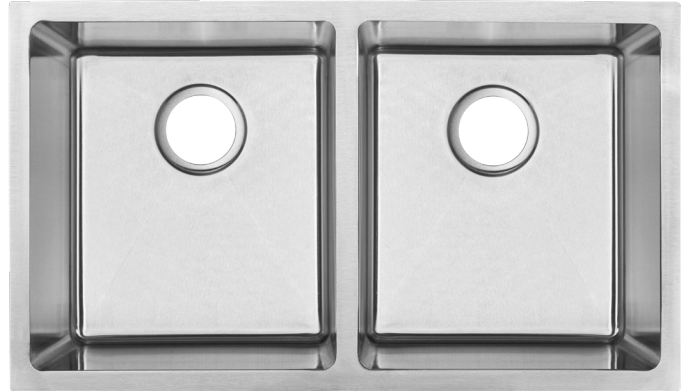

PLZ-15

Arlo Series

Undermount Kitchen Sink

Features

- 18 Gauge 304 Stainless Steel Construction
- Satin Brushed Finish
- Non-Porous Corrosion-Resistant Surface
- Protected with a Non-Toxic Anti-Condensation Coating
- Limited Lifetime Warranty

Compatible Accessories

PG113 Stainless Steel Custom Fit Basin Rack
RSR1812 Stainless Steel Rolling Rack
SC1 Deluxe Sink Caddy
TBASK Stainless Steel Basket Strainer
MF1 FuFu Microfiber Sink Loofah
MIB-U Mounting and Installation Brackets
TPLZ-15 Sink Cut-Out Template
Installation Instructions

Codes/Standards

ASME A112.19.3/CSA B45.4

PLZ-15

Arlo Series

Undermount Kitchen Sink

Technical Information

- Sink Collection: **Arlo Series**
- Sink Model Number: **PLZ-15**
- Corner Style: **Deep Drawn**
- Sink Length (inches): **31**
- Sink Width (inches): **18**
- Sink Basin Depth (inches): **9**
- Drain Opening (inches): **3.5**
- Drain Position: **Rear**
- Bowl Configuration: **Double**
- Bowl Ratio: **50/50**
- Installation Type: **Undermount**
- Minimum Sink Base Cabinet Width Required: **33"**