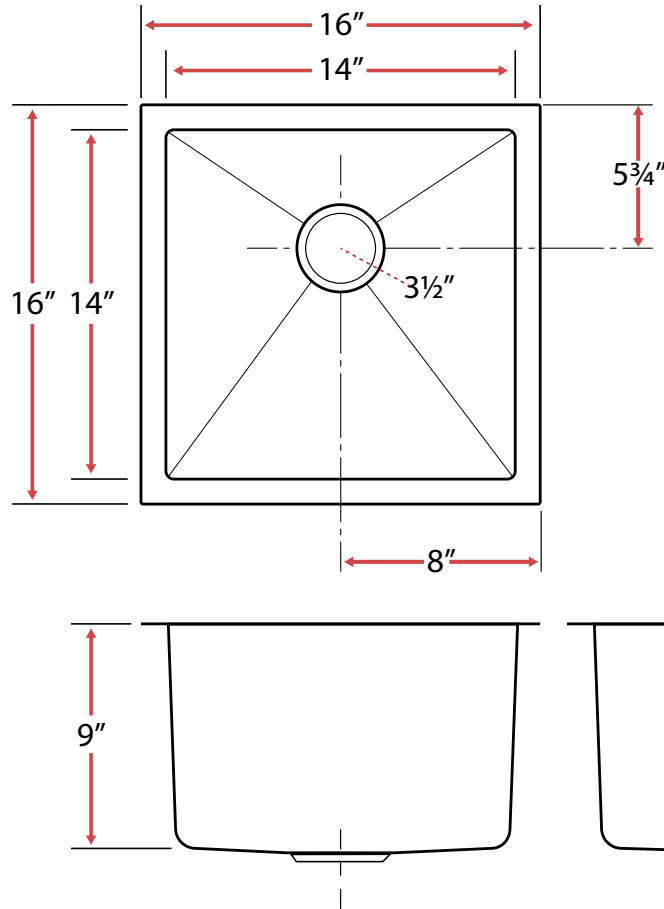

Undermount Kitchen/Bar Sink

Technical Information

- Sink Collection: **Arlo Series**
- Sink Model Number: **PLZ-05**
- Corner Style: **Deep Drawn**
- Sink Length (inches): **16**
- Sink Width (inches): **16**
- Sink Basin Depth (inches): **9**
- Drain Opening (inches): **3.5**
- Drain Position: **Rear**
- Bowl Configuration: **Single**
- Installation Type: **Undermount**
- Minimum Sink Base Cabinet Width Required: **18"**