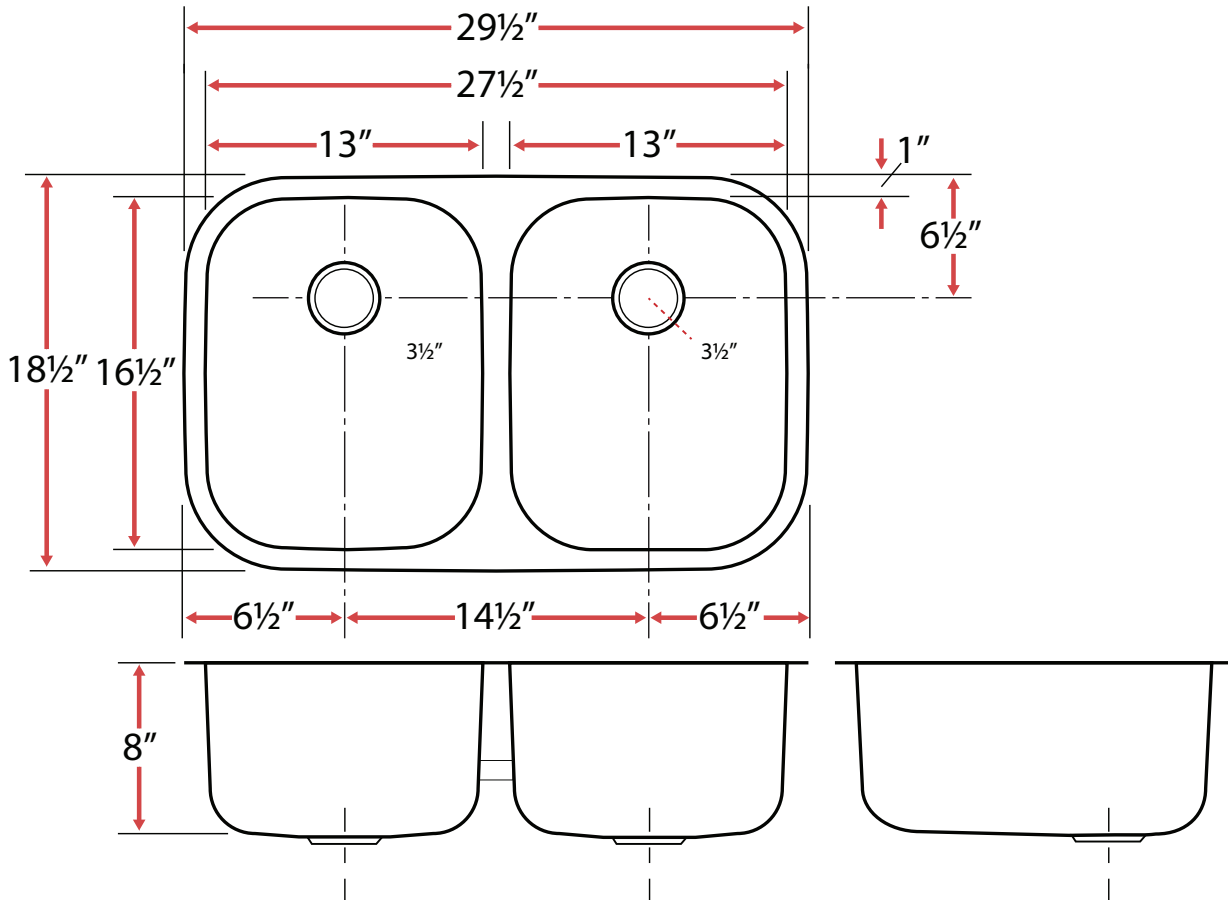

Technical Information

- Sink Collection: **Foster Series**
- Sink Model Number: **L5**
- Corner Style: **Deep Drawn**
- Sink Length (inches): **29 1/2**
- Sink Width (inches): **18 1/2**
- Sink Basin Depth (inches): **8**
- Drain Opening (inches): **3.5**
- Drain Position: **Rear**
- Bowl Configuration: **Double**
- Bowl Ratio: **50/50**
- Installation Type: **Undermount**
- Minimum Sink Base Cabinet Width Required: **30"**