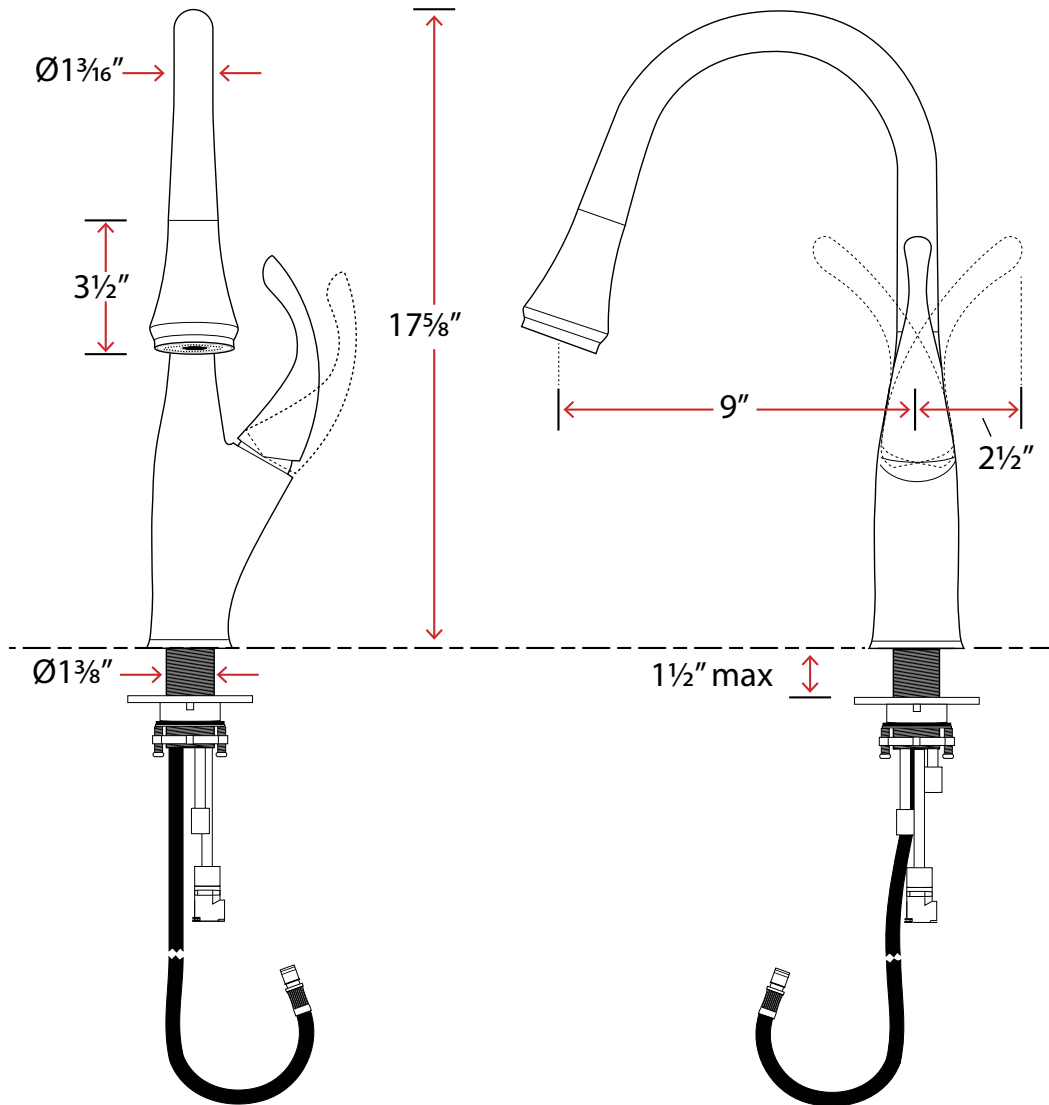

## Features

- Premium Metal Construction
- Brushed Nickel Finish
- Detachable Pull-Down Spray-Head with Nylon FlexHose
- Single lever design for easy one-handed control of water flow and temperature.
- Dual Mode (Spray or Stream) Neoperl Honeycomb Nozzle & Easy Clean Silicone.
- Kerox Cartridge, tested to 500,000 cycles
- Limited Lifetime Warranty

## Technical Information

- Faucet Collection: **Boden Series**
- Faucet Model Number: **GF75-S**
- Faucet Spout Reach (inches): **9**
- Faucet Height (inches): **17 5/8**
- Flow Rate (60psi): **1.8 GPM**
- Maximum Deck Thickness (inches): **1 1/2**
- Installation Type: **Countertop**
- Mounting Shank Diameter (inches): **1 3/8**
- Hole Size (inches): **1 3/8 min, 1 1/2 max**
- 1 Hole Installation