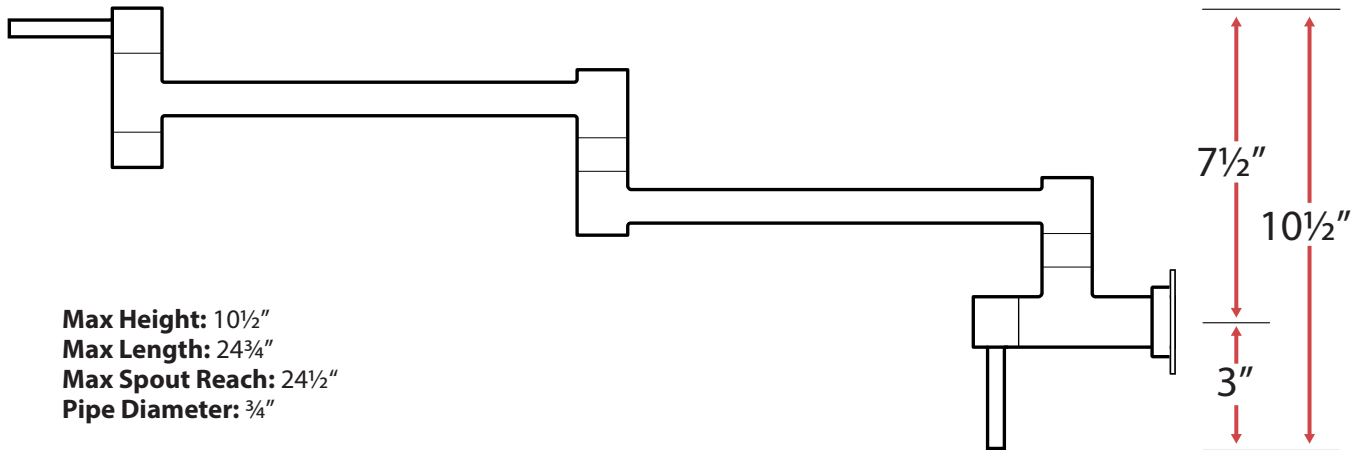

Technical Information

- Faucet Collection: **Andorra Series**
- Faucet Model Number: **GF46-O**
- Faucet Length (inches): **24½**
- Faucet Height (inches): **10½**
- Faucet Pipe Diameter (inches): **¾**
- Compatible with **½" NPT cold water supply line.**
- Installation Type: **Wall Mount**
- Requires **1¼"** diameter wall hole opening.
- Installation onto a 2x4 backing is recommended.